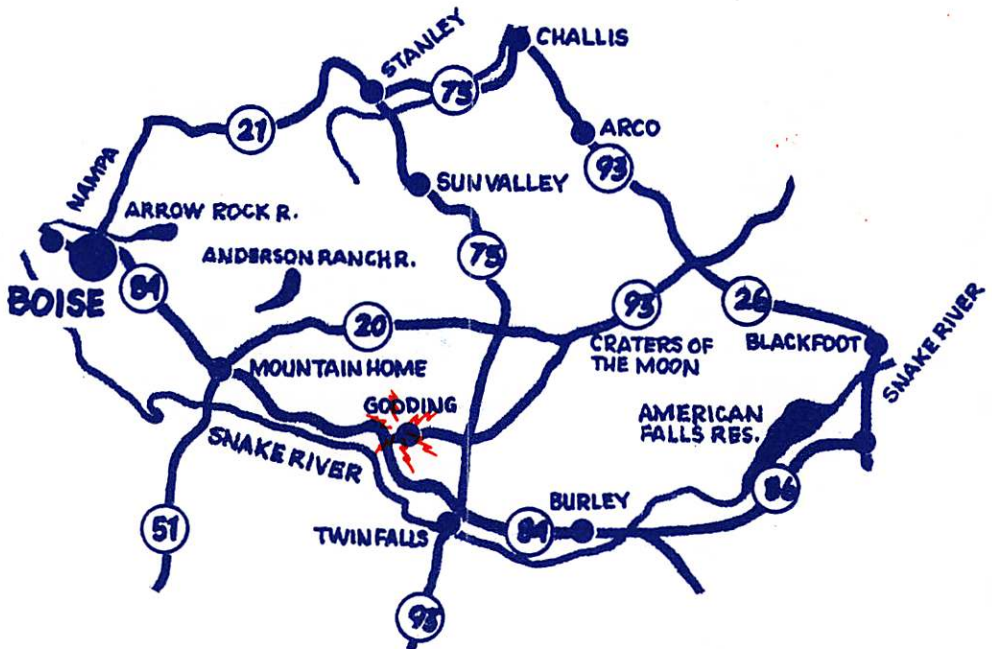

KIDI Serves the greater Magic Valley

It is our hope that this brochure will serve to inform you of the great potential we have in this Magic Valley area. We at KIDI Radio outlet at 1480 will do our best to make you proud of our services. We hope to be a key part in bringing informative and entertaining features to the home life of the fine families of this area. We know that by working together we can greatly improve our life style, economy and related features. Let's get together and support the great social and industrial development.

Our facilities at KIDI are at your service as we will reach thousands of potential listeners and we are anxious to be "Your Good Neighbor" Station, for greater sales and prosperity.

Sincerely,

Glacus G. Merrill
Pres. KIDI

Gooding - County of Opportunity