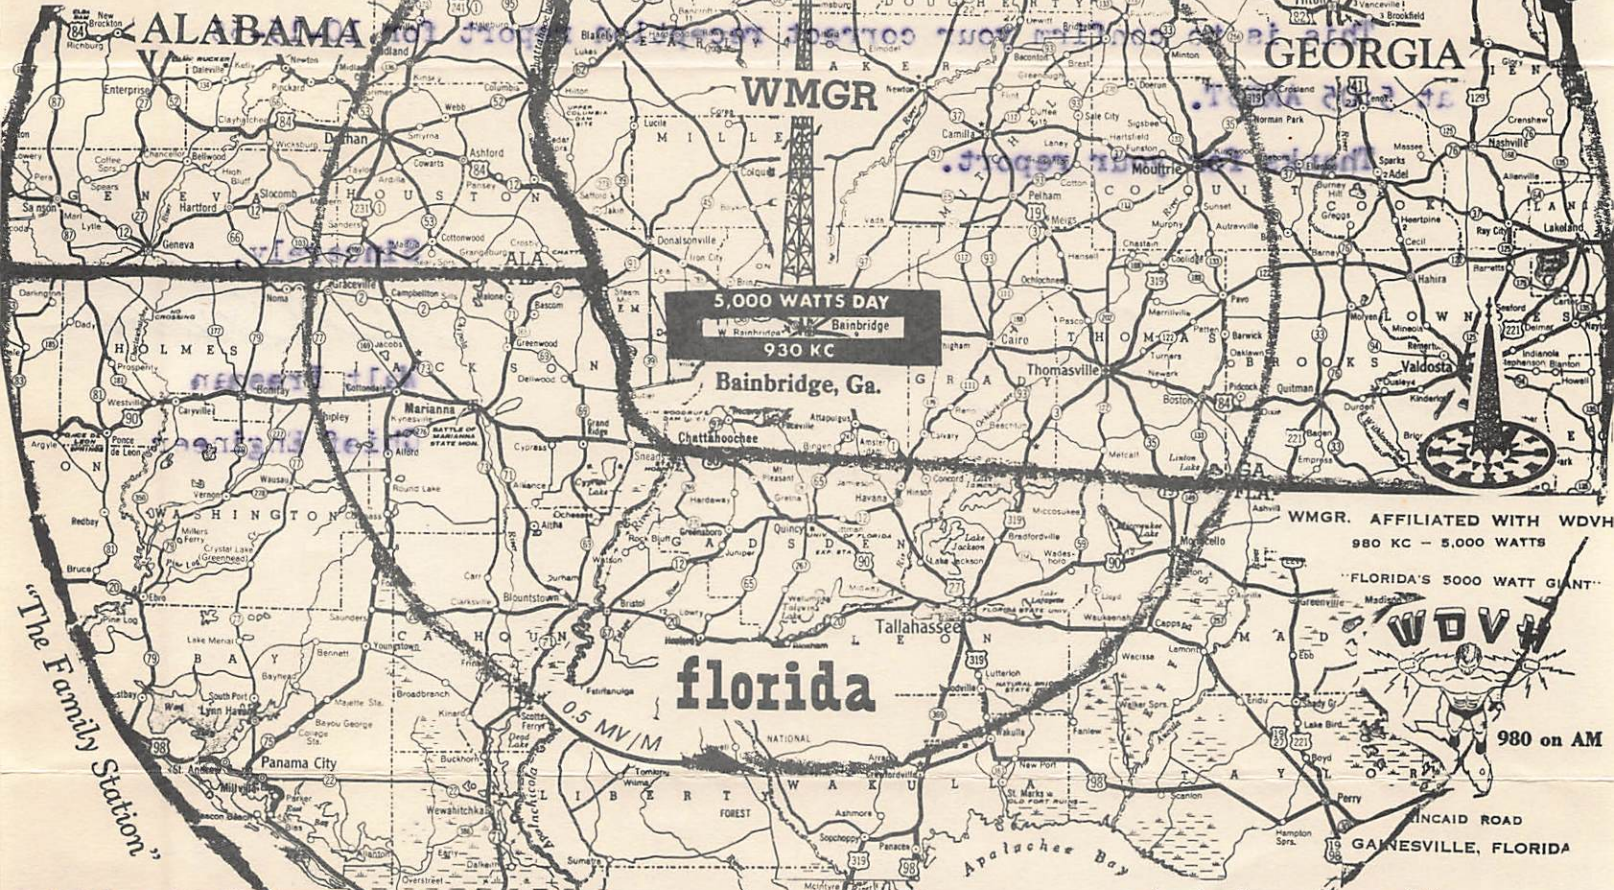

5,000 WATTS DAY
930 KC
Bainbridge, Ga.

WMGR. AFFILIATED WITH WDVH
980 KC - 5,000 WATTS

"FLORIDA'S 5000 WATT GIANT"

WDVH

980 on AM

"The Family Station"

WANTED

RESULTS!
Okay! How does this sound?