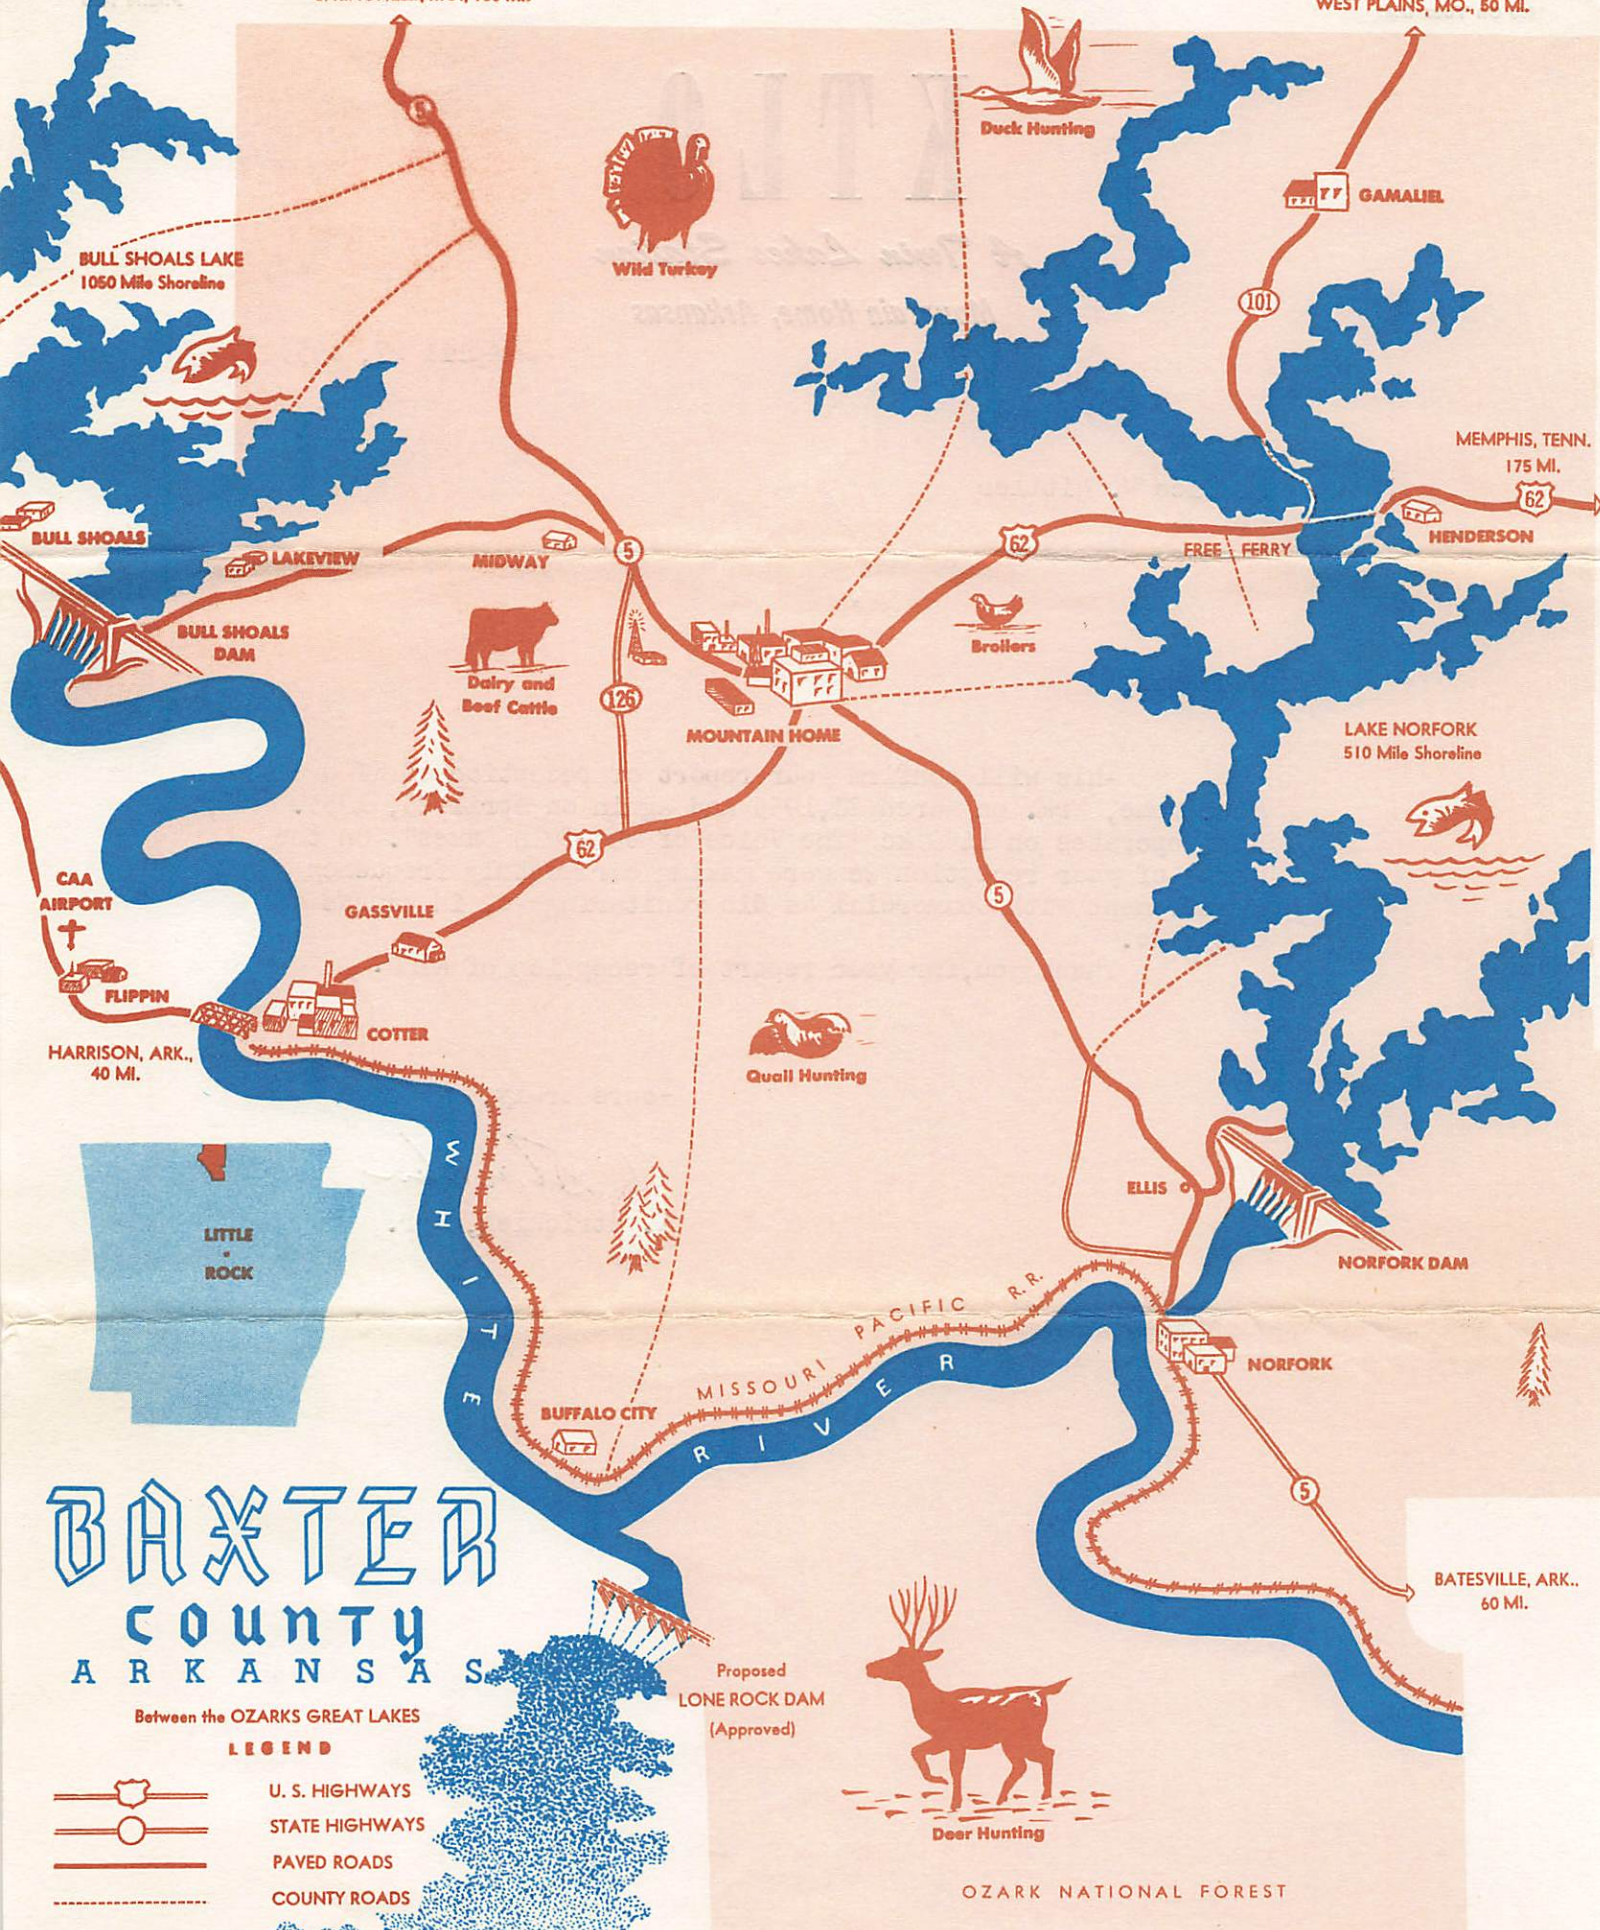

KTLO

A Twin Lakes Station
Mountain Home, Arkansas

April 27, 1955

Maurice W. Nittler
Box 94
Geneva, Nebraska

Dear sir,

This will confirm your report of reception of KTLO Mtn. Home, Ark. on March 28, 1955 and again on April 25, 1955. KTLO operates on 1490 kc "The Voice of the Twin Lakes". On the Dates of your reception we were making our monthly frequency measurement with Commercial Radio Monitoring Co. in Kansas City, Mo.

Thank you, for your report of reception of KTLO.

Yours truly,

A. Stricklen

A. Stricklen, Mgr.
KTLO

SPRINGFIELD, MO., 100 MI.

WEST PLAINS, MO., 50 MI.

BULL SHOALS LAKE
1050 Mile Shoreline

Wild Turkey