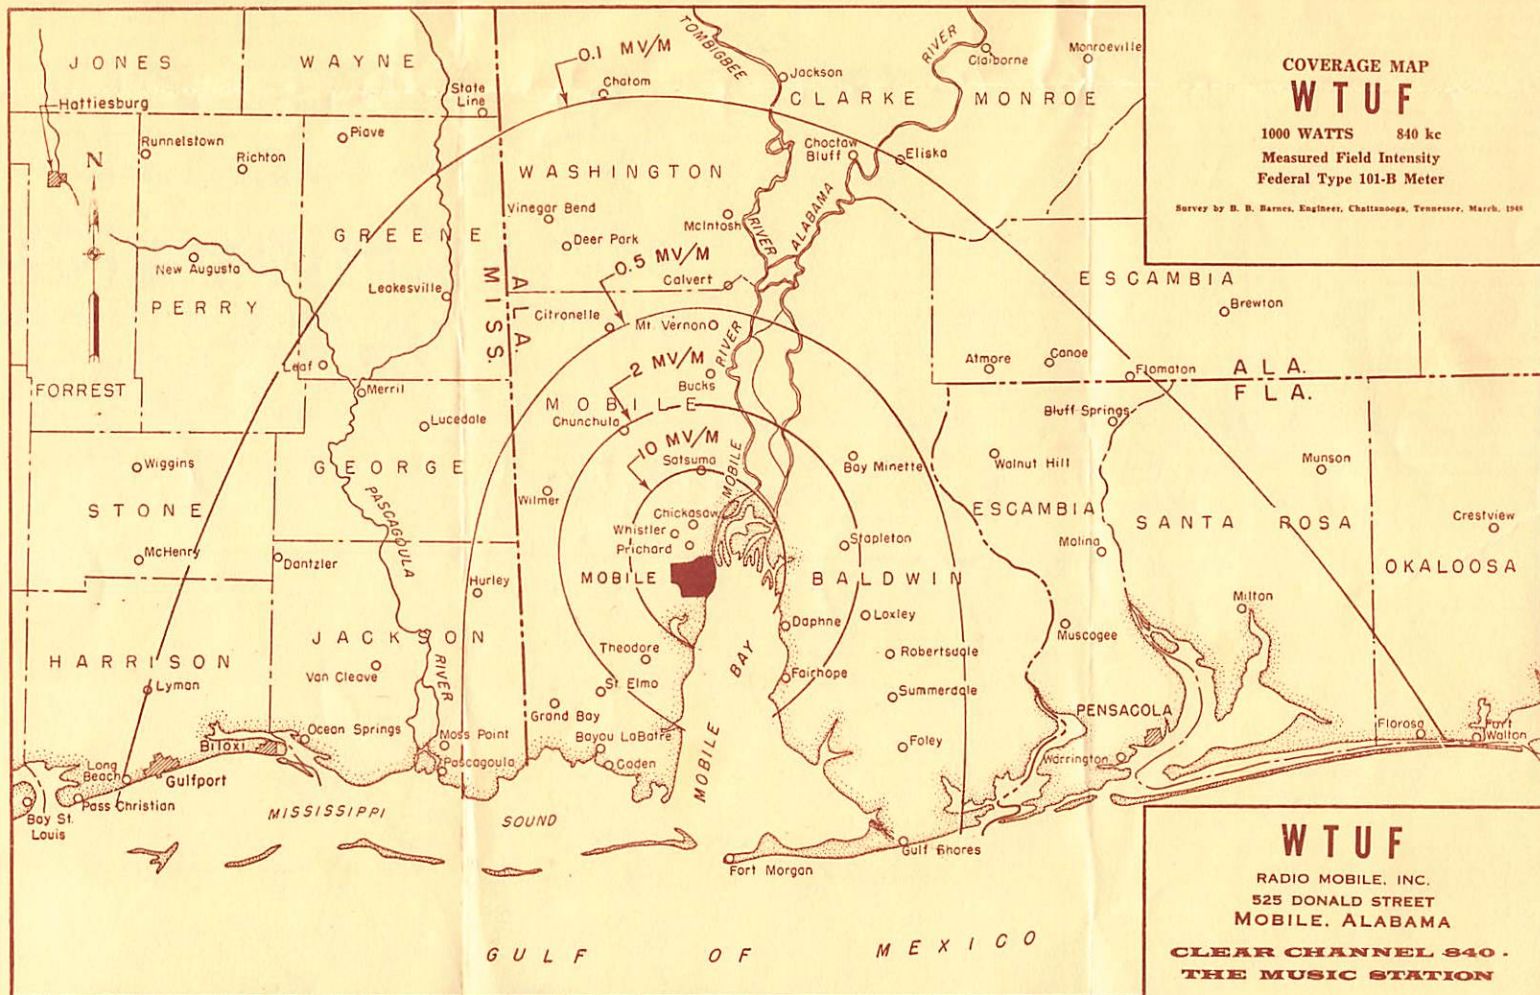

TO: MAURICE W. NITTLER
ENGLEWOOD, COLORADO

WTUF COVERS THE GREATER GULF COAST.
PRIMARY COVERAGE INCLUDES SIX ALABAMA, SIX MISSISSIPPI AND THREE FLORIDA COUNTIES.

I AM VERY HAPPY TO VERIFY YOUR RECEPTION OF WTUF ON JANUARY 4, 1965
AT 3:32 AM TO 3:41AM CENTRAL STANDARD TIME.