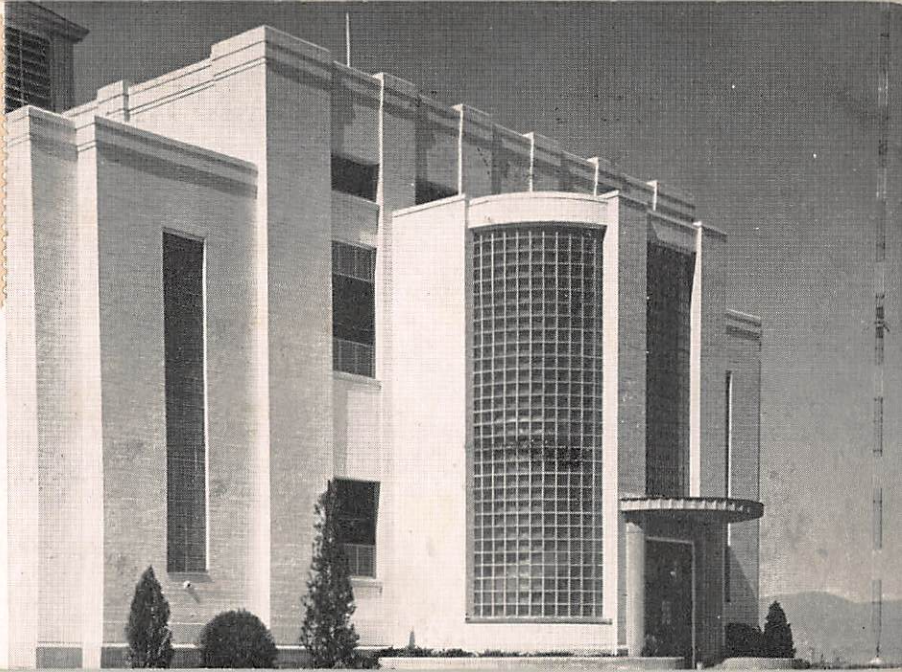

KSL's 50,000
Watt Trans-
mitter, located
on the shores of the Great
Salt Lake, Salt
Lake City,
Utah.

POST CARD

January 28, 1941

Radio Station KSL verifies your reception as shown below:

Date January 22, 1941