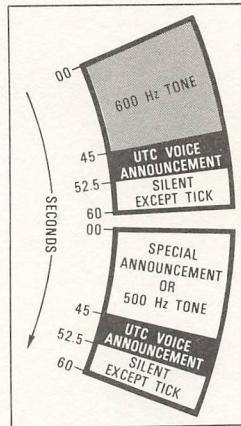

WWV BROADCAST FORMAT

VIA TELEPHONE: (303) 499-7111
(NOT A TOLL-FREE NUMBER)

U.S. DEPARTMENT OF COMMERCE
National Bureau of Standards

- BEGINNING OF EACH HOUR IS IDENTIFIED BY 0.8-SECOND LONG, 1500-Hz TONE.
- BEGINNING OF EACH MINUTE IS IDENTIFIED BY 0.8-SECOND LONG, 1000-Hz TONE.
- THE 29th & 59th SECOND PULSE OF EACH MINUTE IS OMITTED

WWVH BROADCAST FORMAT

VIA TELEPHONE: (808) 335-4363 (NOT A TOLL-FREE NUMBER)

- BEGINNING OF EACH HOUR IS IDENTIFIED BY 0.8-SECOND LONG, 1500-Hz TONE.
- BEGINNING OF EACH MINUTE IS IDENTIFIED BY 0.8-SECOND LONG, 1200-Hz TONE.
- THE 29th & 59th SECOND PULSE OF EACH MINUTE IS OMITTED.