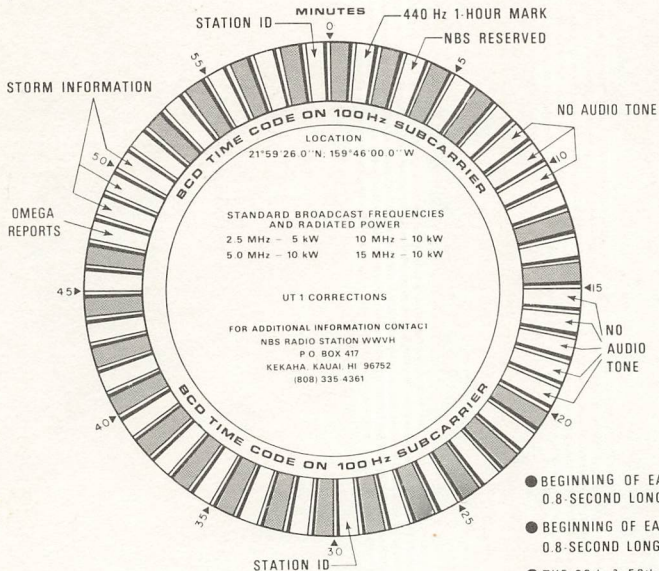

WWV BROADCAST FORMAT

VIA TELEPHONE: (303) 499-7111
(NOT A TOLL-FREE NUMBER)

U.S. DEPARTMENT OF COMMERCE
National Bureau of Standards

- BEGINNING OF EACH HOUR IS IDENTIFIED BY 0.8-SECOND LONG, 1500-Hz TONE.
- BEGINNING OF EACH MINUTE IS IDENTIFIED BY 0.8-SECOND LONG, 1000-Hz TONE.
- THE 29th & 59th SECOND PULSE OF EACH MINUTE IS OMITTED

WWVH BROADCAST FORMAT

VIA TELEPHONE: (808) 335-4363 (NOT A TOLL-FREE NUMBER)

- BEGINNING OF EACH HOUR IS IDENTIFIED BY 0.8-SECOND LONG, 1500-Hz TONE.
- BEGINNING OF EACH MINUTE IS IDENTIFIED BY 0.8-SECOND LONG, 1200-Hz TONE.
- THE 29th & 59th SECOND PULSE OF EACH MINUTE IS OMITTED.