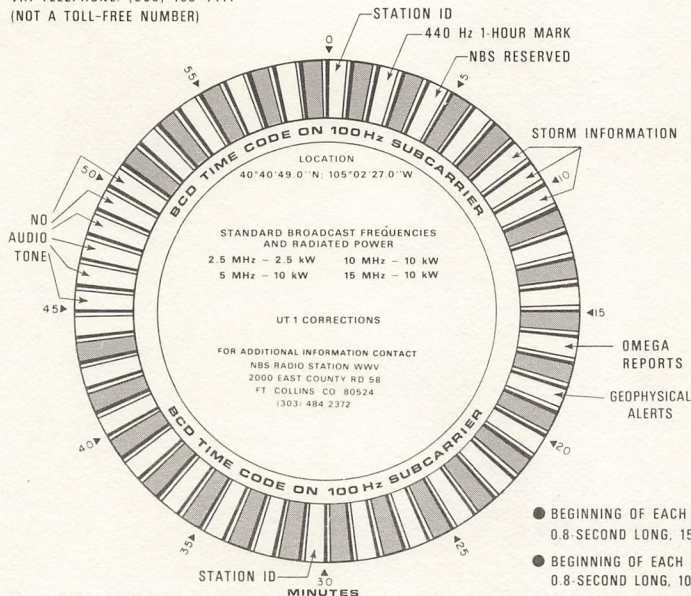

20 MHz-40°40'53"N, 105°02'29"W

~~25 MHz-40°40'51"N, 105°02'27"W~~

This is to confirm your reception report of WWV

on 10.0 MHz 1627-1633 UTC 24 Feb 1982
Frequencies Time Date

Serial No 23786

John B. Milton
Engineer-in-Charge

WWV BROADCAST FORMAT

VIA TELEPHONE: (303) 499-7111
(NOT A TOLL-FREE NUMBER)

U.S. DEPARTMENT OF COMMERCE
National Bureau of Standards

- BEGINNING OF EACH HOUR IS IDENTIFIED BY 0.8-SECOND LONG, 1500-Hz TONE.
- BEGINNING OF EACH MINUTE IS IDENTIFIED BY 0.8-SECOND LONG, 1000-Hz TONE.
- THE 29th & 59th SECOND PULSE OF EACH MINUTE IS OMITTED

WWVH BROADCAST FORMAT

VIA TELEPHONE: (808) 335-4363 (NOT A TOLL-FREE NUMBER)

- BEGINNING OF EACH HOUR IS IDENTIFIED BY 0.8-SECOND LONG, 1500-Hz TONE.
- BEGINNING OF EACH MINUTE IS IDENTIFIED BY 0.8-SECOND LONG, 1200-Hz TONE.
- THE 29th & 59th SECOND PULSE OF EACH MINUTE IS OMITTED.