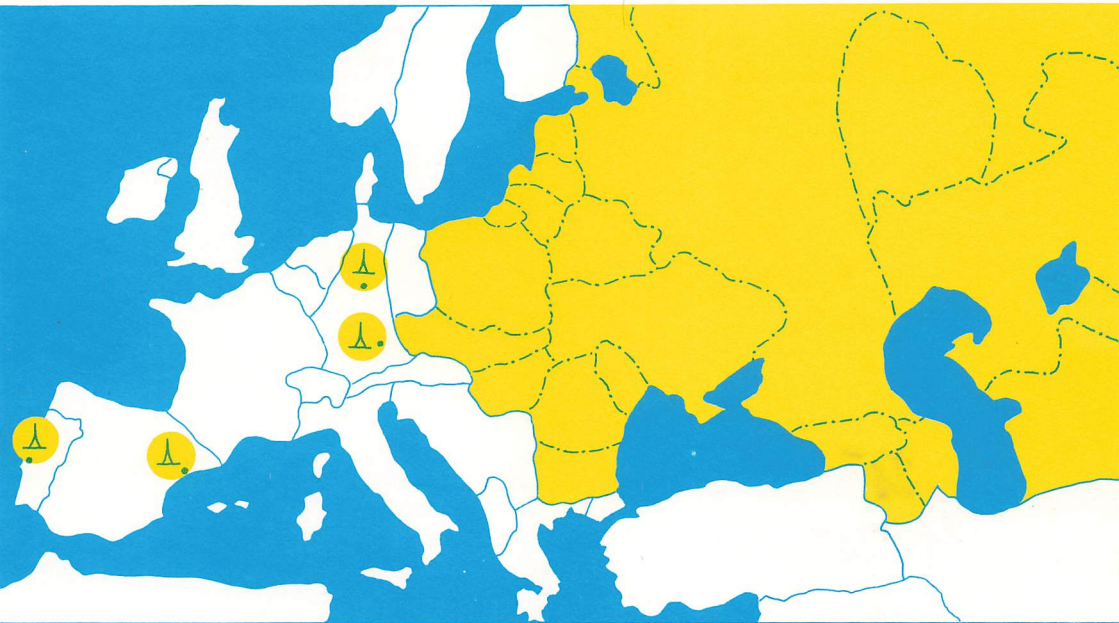

# RADIO FREE EUROPE — RADIO LIBERTY

**BROADCASTING TO THE PEOPLES  
OF EASTERN EUROPE AND THE SOVIET UNION**

RADIO FREE EUROPE / RADIO LIBERTY  
OETTINGENSTR. 67 AM ENGLISCHEN GARTEN  
8000 MUNICH 22, GERMANY  
TELEPHONE (089) 2 10 21

## VERIFICATION OF RECEPTION

We are pleased to verify your  
reception of  
**RADIO FREE EUROPE —  
RADIO LIBERTY** transmission

in the 25 meter band  
on 11825 kHz.

Thank you and best wishes.

---

---

---

---

---

GLORIA, PORTUGAL

**TRANSMITTING SITES**

B = BIBLIS, GERMANY  
G = GLORIA, PORTUGAL  
H = HOLZKIRCHEN, GERMANY  
L = LAMPERTHEIM, GERMANY  
P = PLAYA DE PALS, SPAIN

**LANGUAGES**

AR = ARMENIAN  
AZ = AZERBAIJANI  
BR = BELORUSSIAN  
BU = BULGARIAN  
CS = CZECHOSLOVAKIAN  
ES = ESTONIAN  
GE = GEORGIAN  
HU = HUNGARIAN  
LA = LITHUANIAN  
LI = LITHUANIAN  
PO = POLISH  
RO = ROMANIAN  
RU = RUSSIAN  
TB = TATAR-BASHKIR  
TI = TURKSTANI  
UK = UKRAINIAN