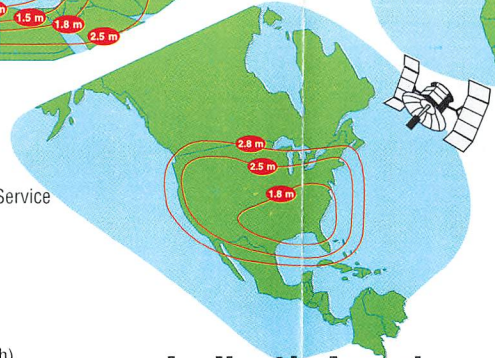

## In Europe

Polish Radio External Service  
in Europe  
Satellite Broadcasts  
EUTELSAT II-F6  
11.474 GHz  
Horizontal polarization  
Audio 7.38 MHz

Polish Radio External Service  
in North America  
Satellite Broadcasts  
GALAXY 5 125° W  
3.820 GHz  
Vertical polarization  
Audio 6.8 MHz (English)  
6.2 MHz (Polish)

## In Asia

Polish Radio External Service  
in Asia  
Satellite Broadcasts  
ASIASAT 2  
100.5° E  
MPEG-2  
DW video circuit  
(European bouquet)

## In North America