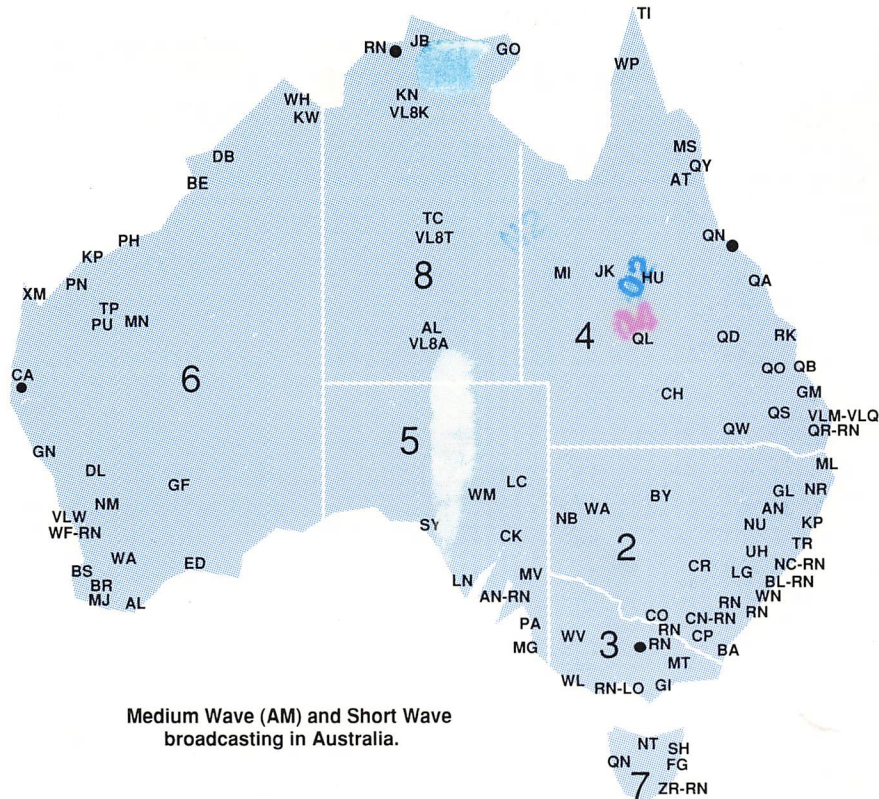

Post Card

Dear Listener:

Thank you for your reception report and your interest in our transmissions from:

Station VL8T N.T.

Date 26.1.91.

Time AEST 22.16-22.37 UTC

Transmitter Location TENNANT CREEK

Frequency (kHz) 2.325 MHz

Metres -----

Power (Watts) 50.000

Carl Mann  
6711 South 139 Avenue Circle  
Omaha, NEBRASKA  
U. S. A.

Yours Faithfully  
Australian Broadcasting Corporation  
GPO Box 9994  
Sydney NSW 2001

Medium Wave (AM) and Short Wave  
broadcasting in Australia.

*notes:*

- the numerical prefix for each State applies to domestic AM stations
- Radio Australia transmitter sites are shown: ●
- Domestic short wave stations are prefixed 'VL'