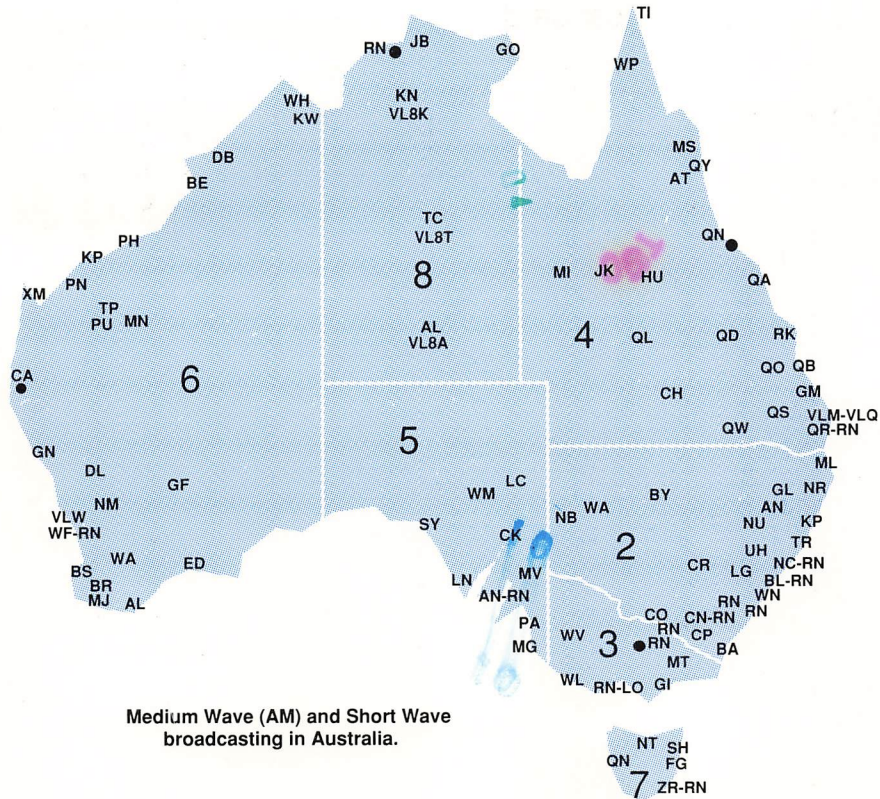

ABC

Australian Broadcasting Corporation

Medium Wave (AM) and Short Wave
broadcasting in Australia.

notes:

- the numerical prefix for each State applies to domestic AM stations
- Radio Australia transmitter sites are shown: ●
- Domestic short wave stations are prefixed 'VL'

Post Card

Dear Listener:

Thank you for your reception report and your interest in our transmissions from:

Station VL8K N.T.

Date 26.1.91.

Time AEST 22.16-22.37

Transmitter Location KATHERINE N.T.

Frequency (kHz) 2.485 MHz

Metres -----

Power (Watts) 50.000

Yours Faithfully
Australian Broadcasting Corporation
GPO Box 9994
Sydney NSW 2001

CARL MANN

6711 SOUTH 139 AVENUE CIRCLE

OMAHA, NEBRASKA

U.S.A.

Blank area for return address

Blank area for return address