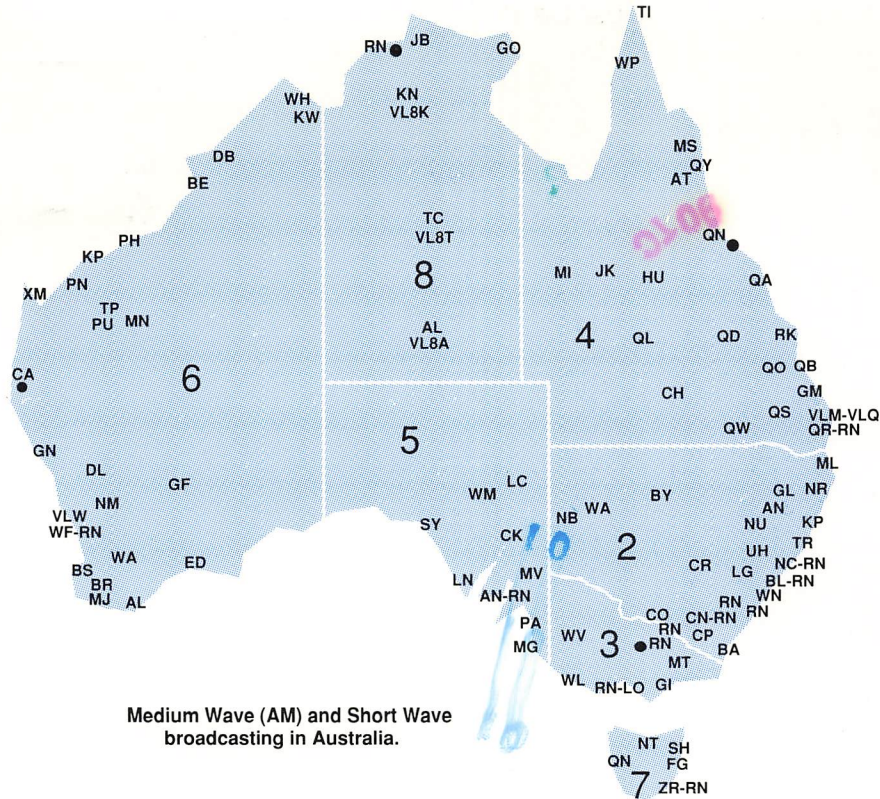

Post Card

Dear Listener:

Thank you for your reception report and your interest in our transmissions from:

Station	VL8A N.T.	CARL MANN
Date	11.2.91.	
Time AEST	19.54-20.30.	6711 SOUTH 139 AVENUE CIRCLE
Transmitter Location	ALICE SPRINGS N.T.	
Frequency (kHz)	2.310 MHz	OMAHA, NEBRASKA.
Metres	-----	
Power (Watts)	50.000	U.S.A.

Yours Faithfully
Australian Broadcasting Corporation
GPO Box 9994
Sydney NSW 2001

ABC

Australian
Broadcasting
Corporation

Medium Wave (AM) and Short Wave
broadcasting in Australia.

notes:

- the numerical prefix for each State applies to domestic AM stations
- Radio Australia transmitter sites are shown: ●
- Domestic short wave stations are prefixed 'VL'