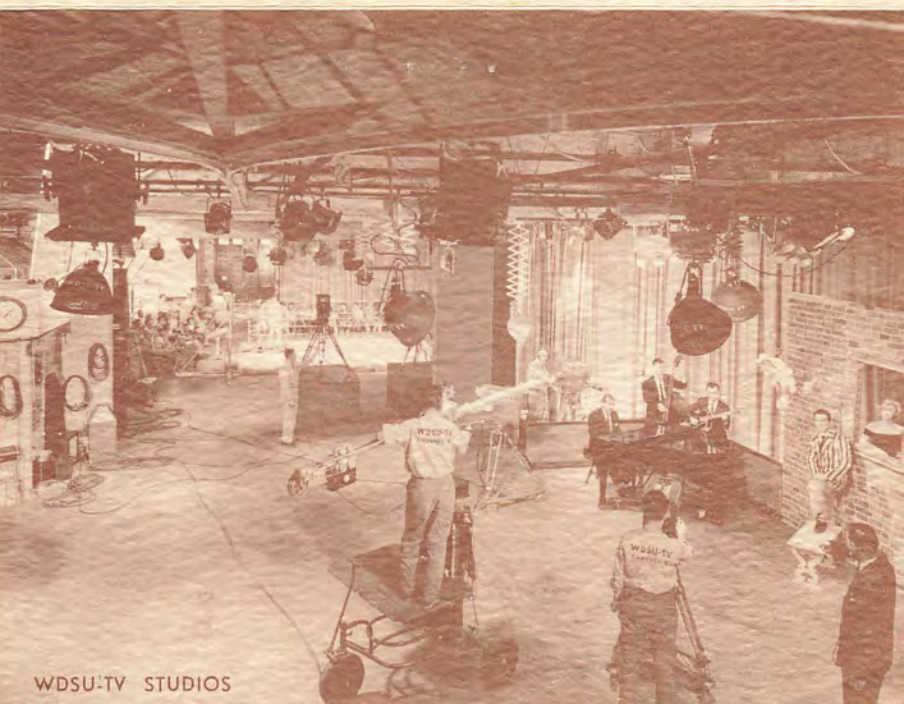

6:55 - 7:02 PM CST - Oct 16, 1957
WDSU Radio, 1280 Kc.

WDSU

Broadcasting Corporation

thanks you for your reception report.

John F. Screen
~~LINDSEY RIDDLE, Chief Engineer~~
Manager