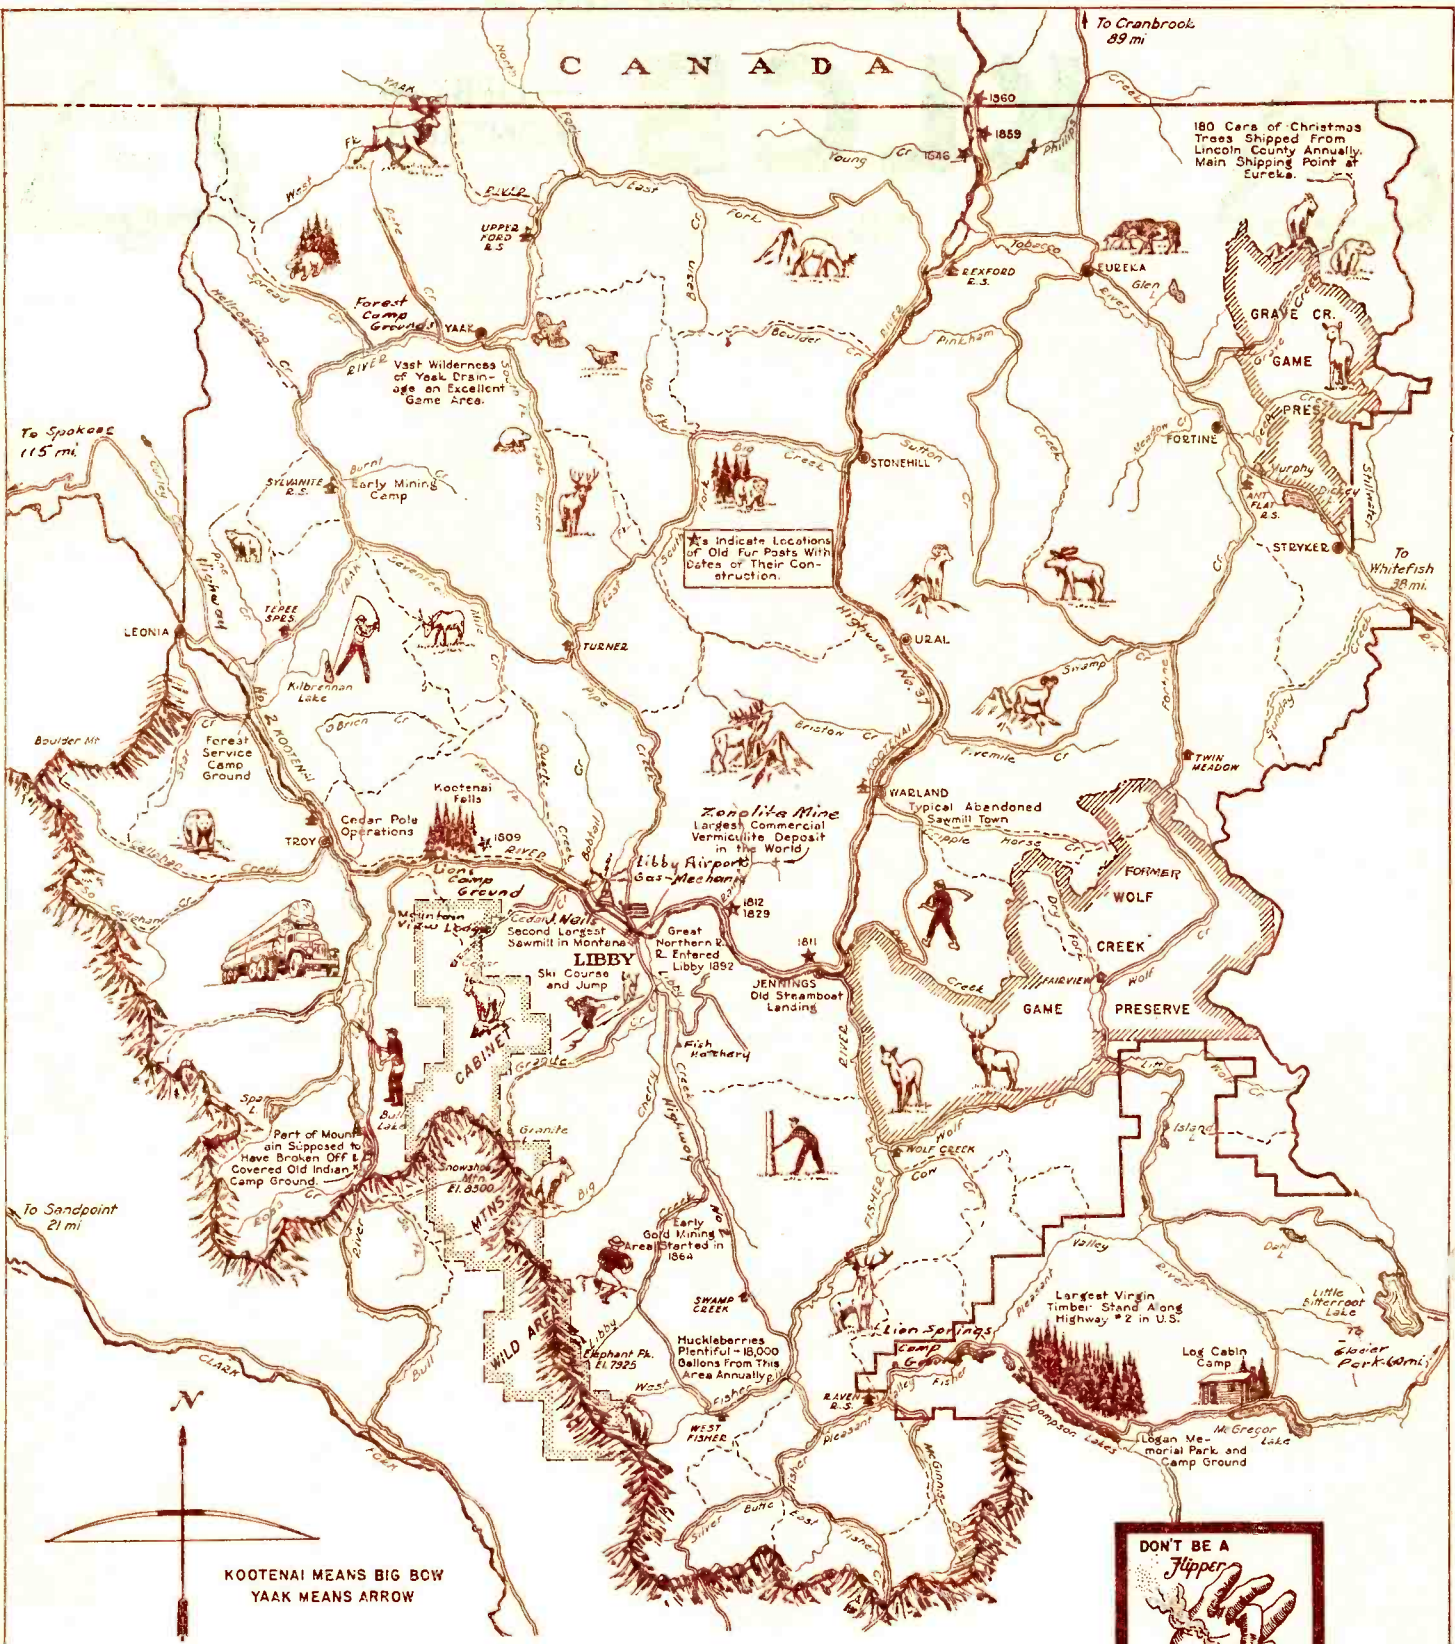

CANADA

180 Cars of Christmas Trees Shipped From Lincoln County Annually. Main Shipping Point at Eureka.

* Indicate Locations of Old Fur Posts With Dates of Their Construction.

KOOTENAI MEANS BIG BOW
YAAK MEANS ARROW

KOOTENAI NATIONAL FOREST
RECREATION AREA
MONTANA
1950

SCALE

- LEGEND**
- MAIN ROADS
 - MAIN TRAILS
 - SUPERVISOR'S HEADQUARTERS
 - DISTRICT RANGER STATION
 - GUARD OR RANGER STATION NOT PERMANENTLY OCCUPIED
 - FOREST BOUNDARY
 - GAME PRESERVE BOUNDARY
 - WILDERNESS BOUNDARY