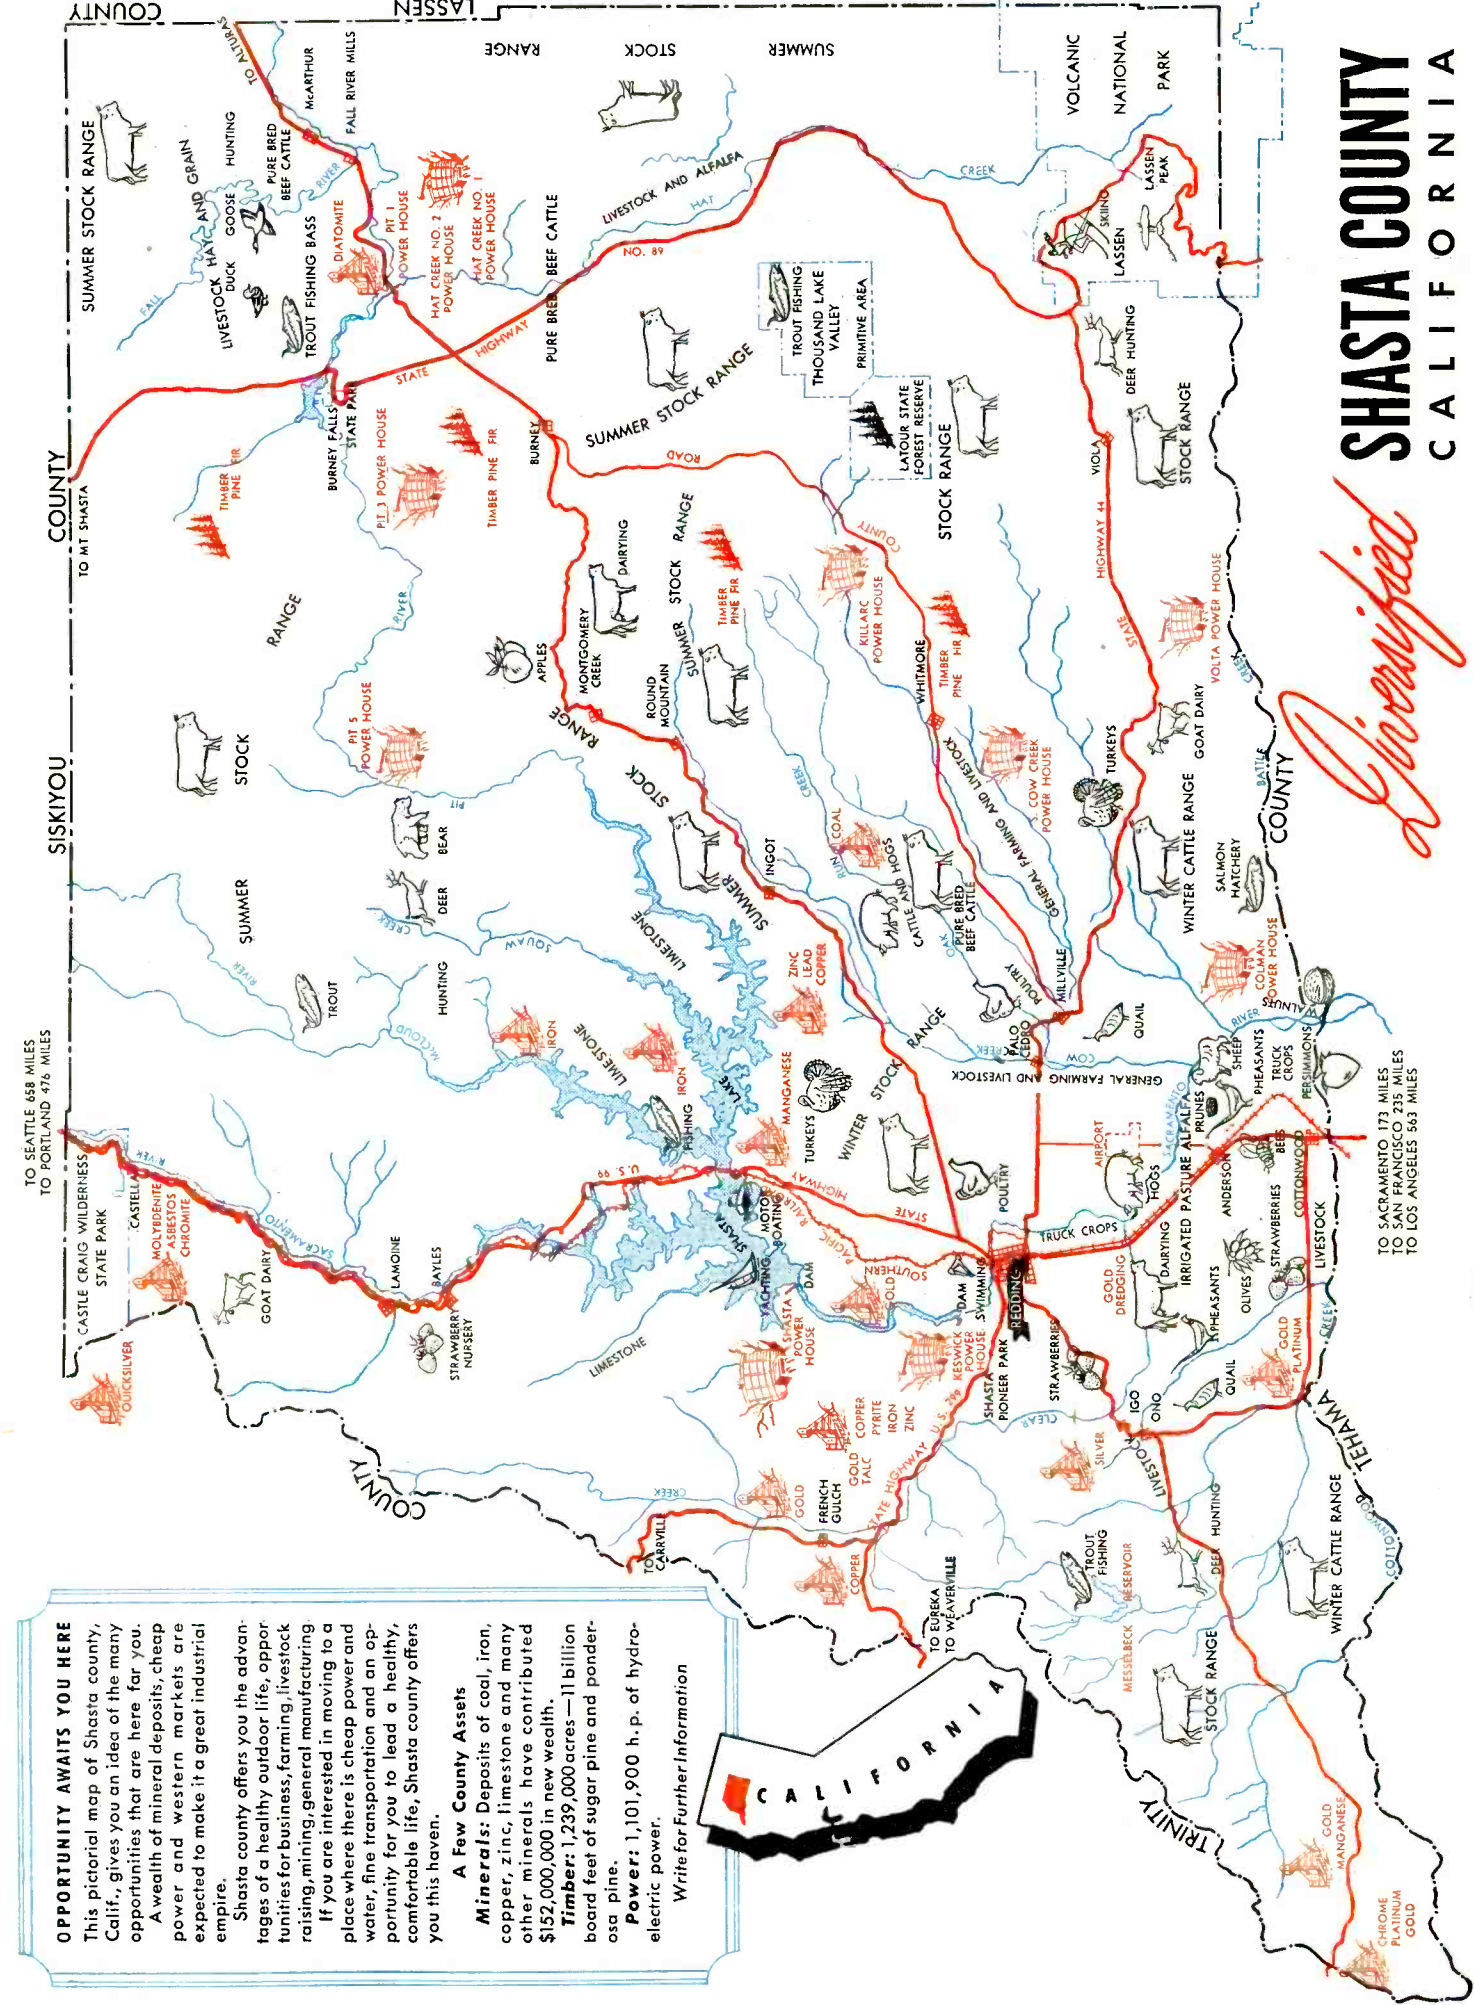

OPPORTUNITY AWAITS YOU HERE

This pictorial map of Shasta county, Calif., gives you an idea of the many opportunities that are here far you. A wealth of mineral deposits, cheap power and western markets are expected to make it a great industrial empire.

Shasta county offers you the advantages of a healthy outdoor life, opportunities for business, farming, livestock raising, mining, general manufacturing. If you are interested in moving to a place where there is cheap power and water, fine transportation and an opportunity for you to lead a healthy, comfortable life, Shasta county offers you this haven.

A Few County Assets

Minerals: Deposits of coal, iron, copper, zinc, limestone and many other minerals have contributed \$152,000,000 in new wealth.

Timber: 1,239,000 acres—11 billion board feet of sugar pine and ponderosa pine.

Power: 1,101,900 h. p. of hydro-electric power.

Write for Further Information

SHASTA COUNTY CALIFORNIA

Shasta

TO SEATTLE 688 MILES
TO PORTLAND 476 MILES

TO SACRAMENTO 173 MILES
TO SAN FRANCISCO 235 MILES
TO LOS ANGELES 563 MILES