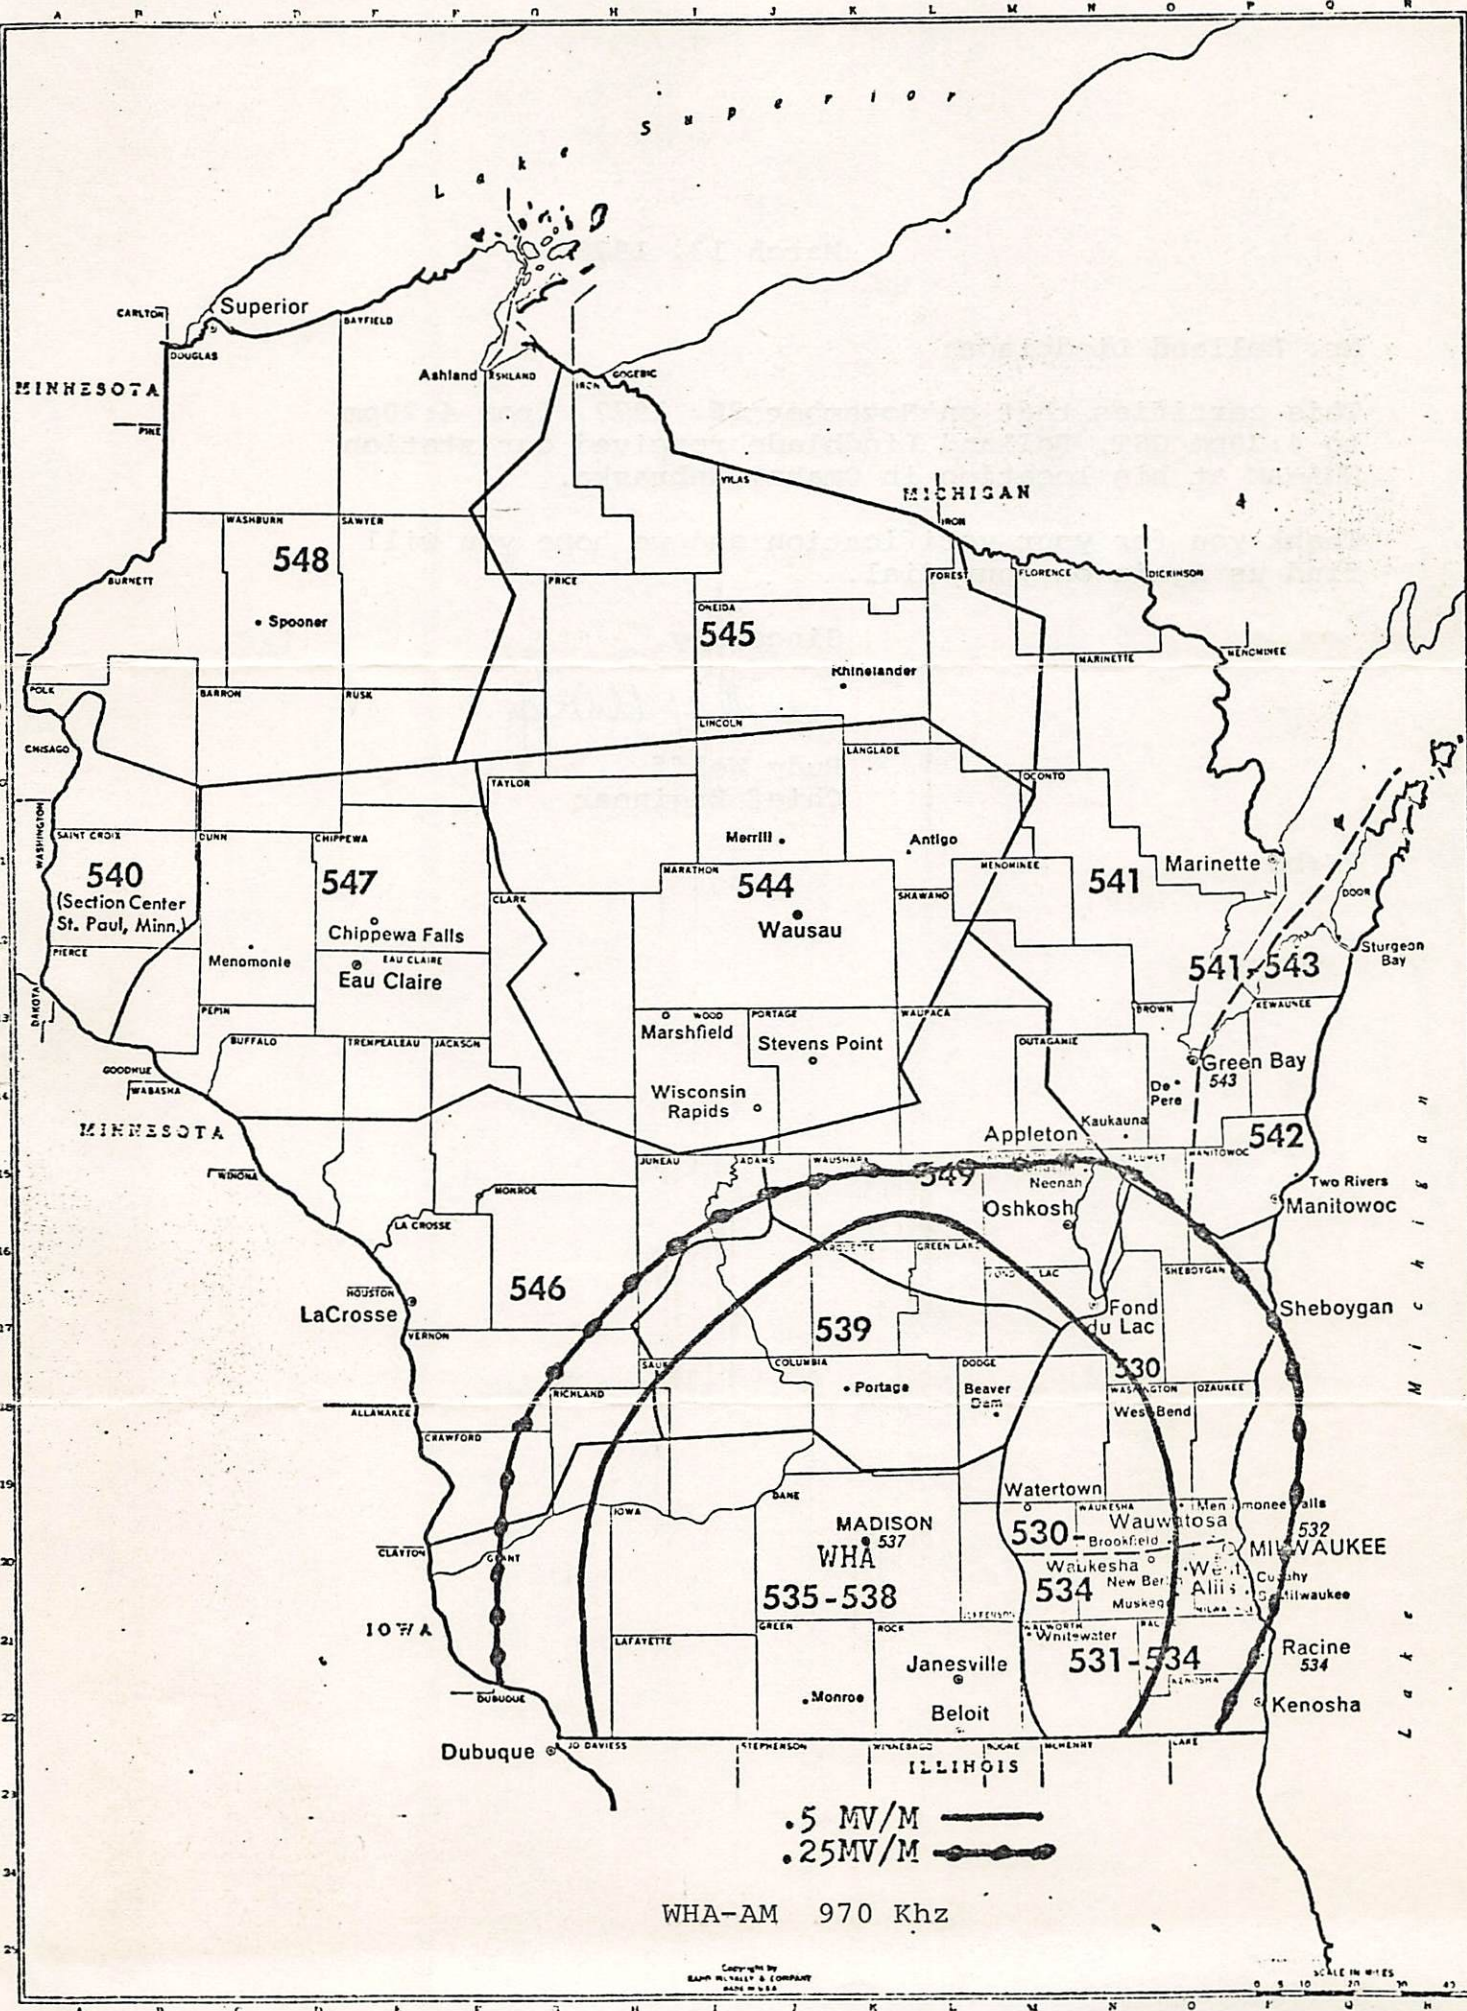

ZIP CODE MAP / 6

WHA-AM 970 KHz

.5 MV/M ———
.25MV/M ———

SCALE IN MILES
0 5 10 20 30 40