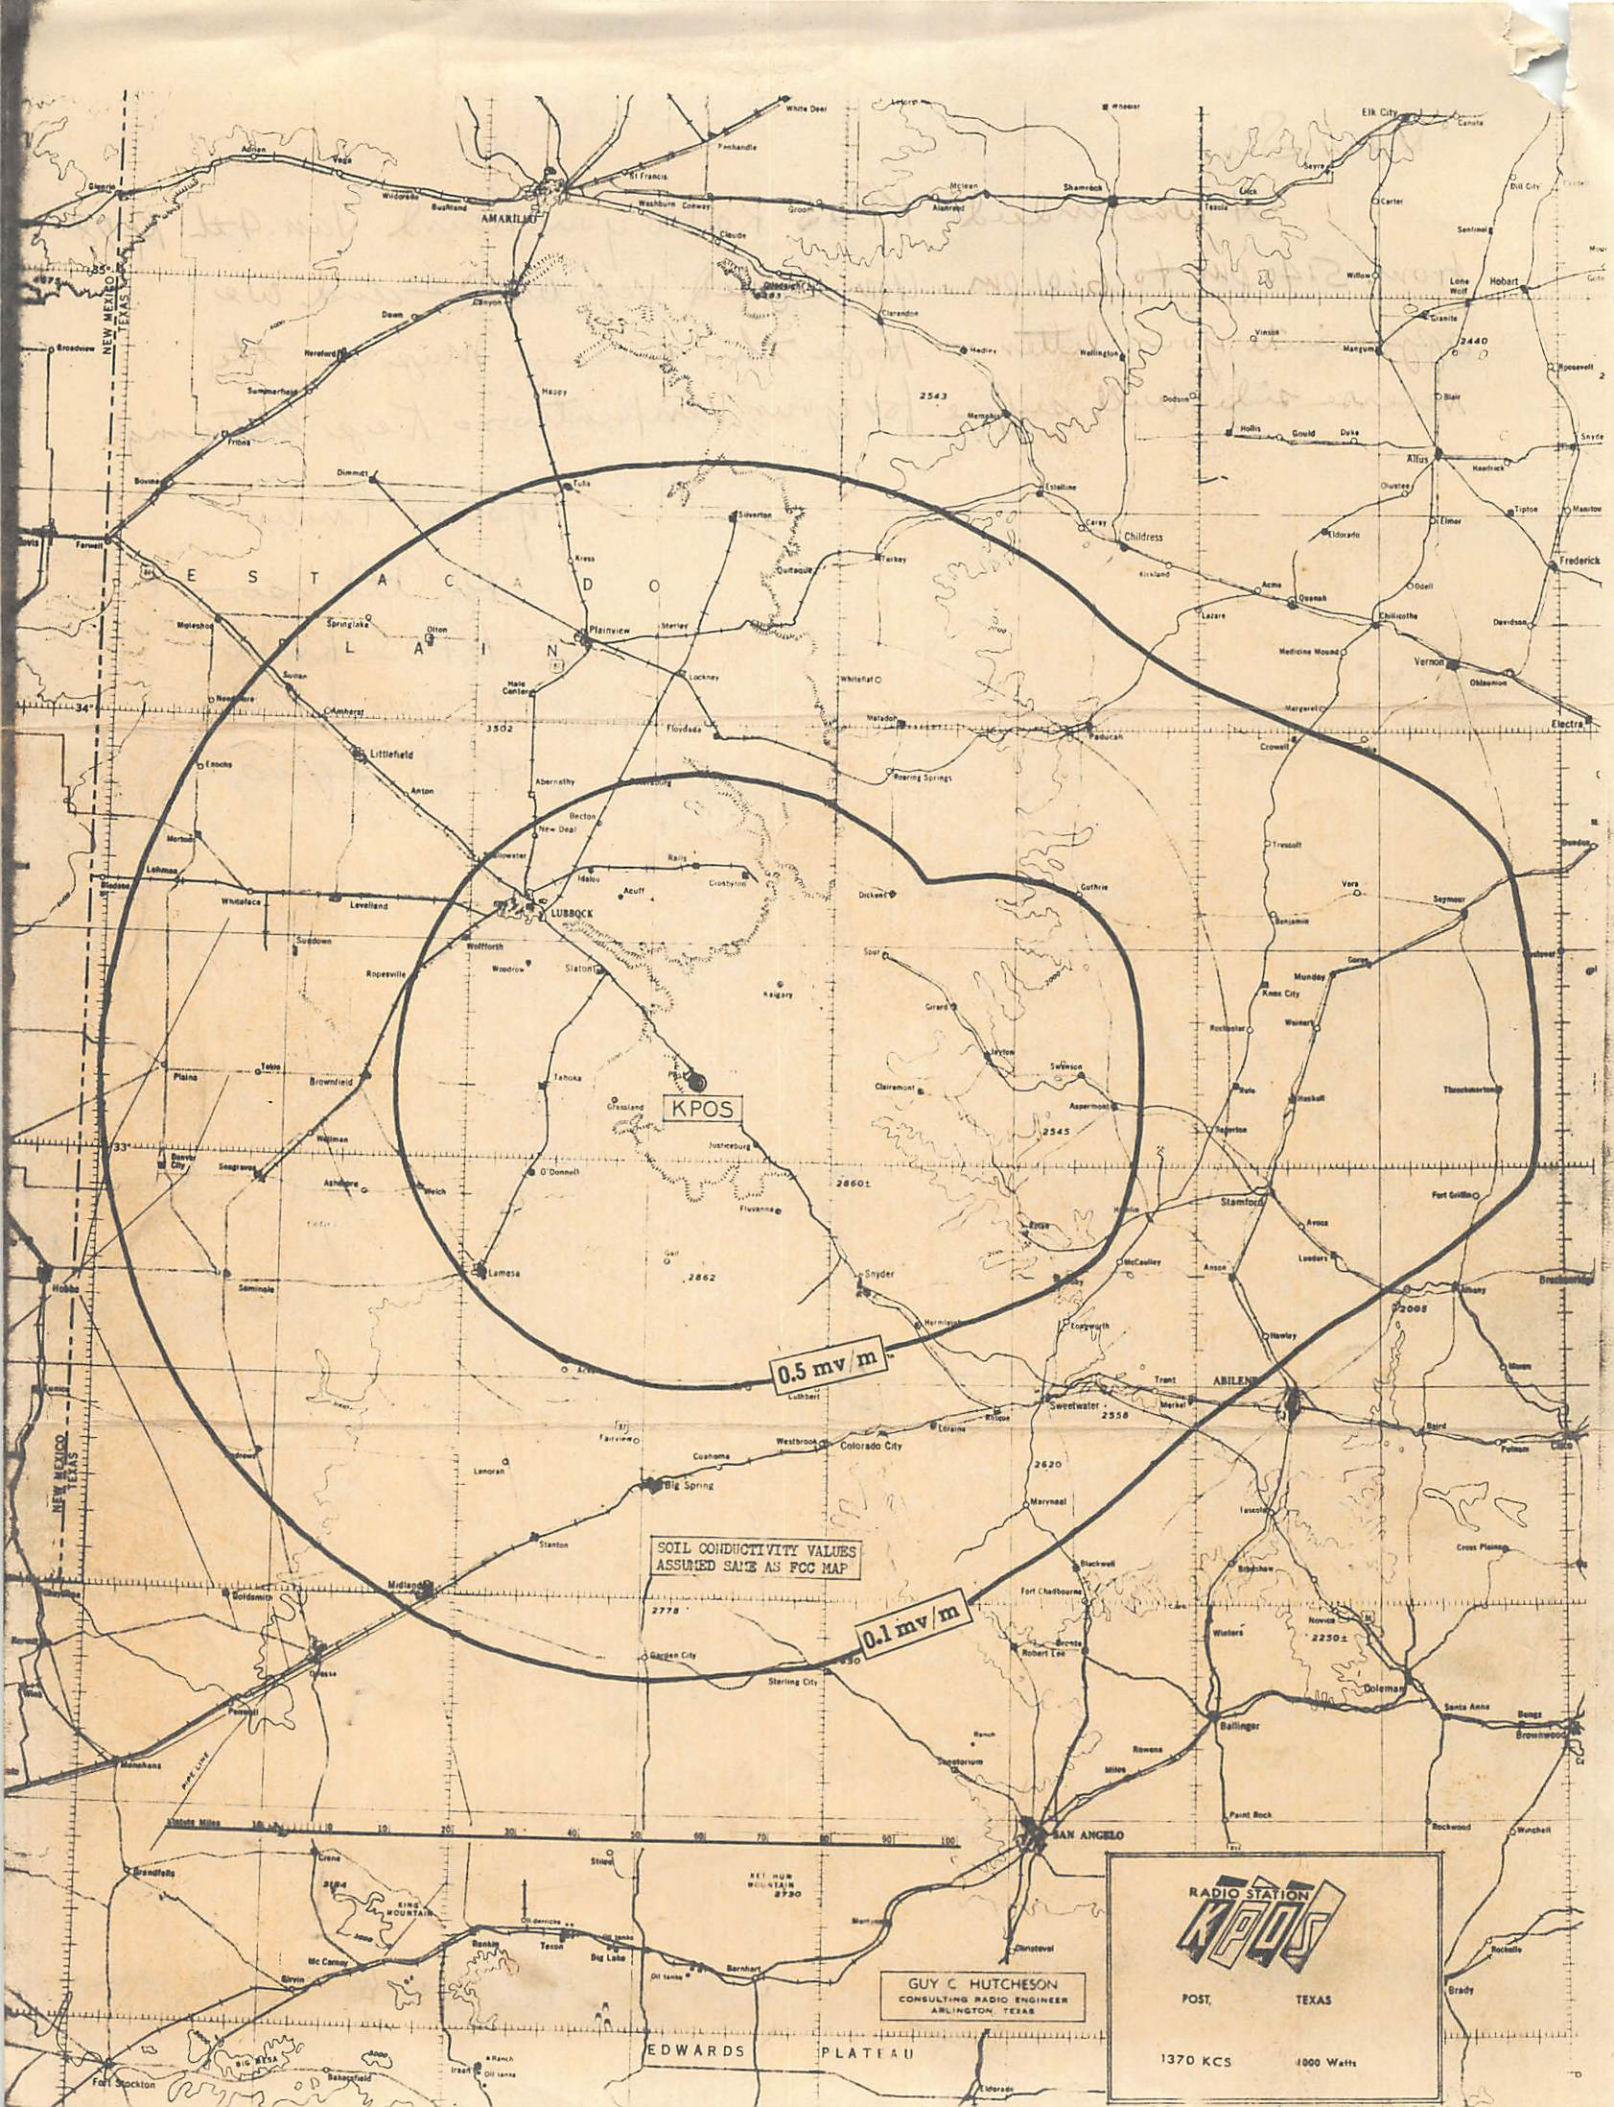

Dear Sir,

It was indeed KPOS Radio you heard Jan. 4th 1978
from 5:40 pm to 6:01 pm. You copied very well — and we
appreciate your letter — Hope this coverage Map on the
reverse side will suffice for your Verifications. Keep listening,

yours truly
Dj Atkinson E.E.
KPOS Radio
115 West Main
Post, Texas

KPOS

0.5 mv/m

0.1 mv/m

SOIL CONDUCTIVITY VALUES ASSUMED SAME AS FCC MAP

RADIO STATION
KPOS

POST, TEXAS

1370 KCS 1000 Watts