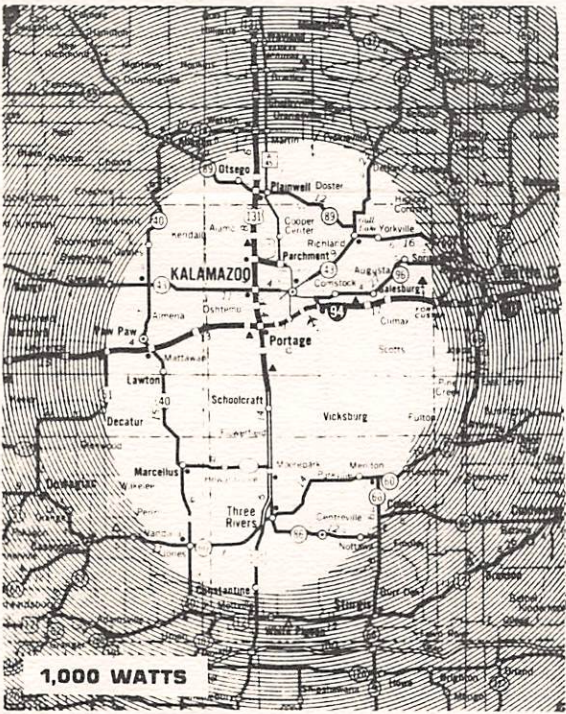

RADIO MICHIGAN, LTD.

9112 SOUTH WESTNEDGE
KALAMAZOO, MICHIGAN 49002

CITY OF LICENSE IS PORTAGE,
MICHIGAN.

DEAR LISTENER OR DX'ER

THIS IS TO CONFIRM YOUR RECENT RECEPTION REPORT OF 12/21/76
THE INFORMATION SUBMITTED IS CORRECT AND ACCURATE. WBUK OPERATES
WITH 1000 WATTS DAYTIME AND 500 WATTS PRESUNRISE SERVICE AUTHORITY.
OUR PSA IS LIMITED. THE ANTENNA FARM IS A TWO TOWER ARRAY PHASED
TO PRODUCE A NULL EASTWARD FROM OUR LOCATION. THE NULL PROTECTS
WQXR IN NEW YORK. WBUK IS OWNED BY RADIO MICHIGAN LTD. RADIO
MICHIGAN HAS OWNED WBUK FOR LESS THAN ONE YEAR.
WBUK HAS OPERATED WITH THE CALL LETTERS WTPS IN THE PAST. THE
STATION HAS BEEN ON THE AIR FOR ABOUT 10 YEARS.

THE DIAGRAM AT LEFT SHOWS OUR
COVERAGE AREA. THE MAP CRUDELY
DEPICTS THE DIRECTIONAL PATTERN
AS WELL.

THANKS FOR YOUR REPORT.

SINCERELY,
David C. Doubleday

DAVID C. DOUBLEDAY

CHIEF ENGINEER