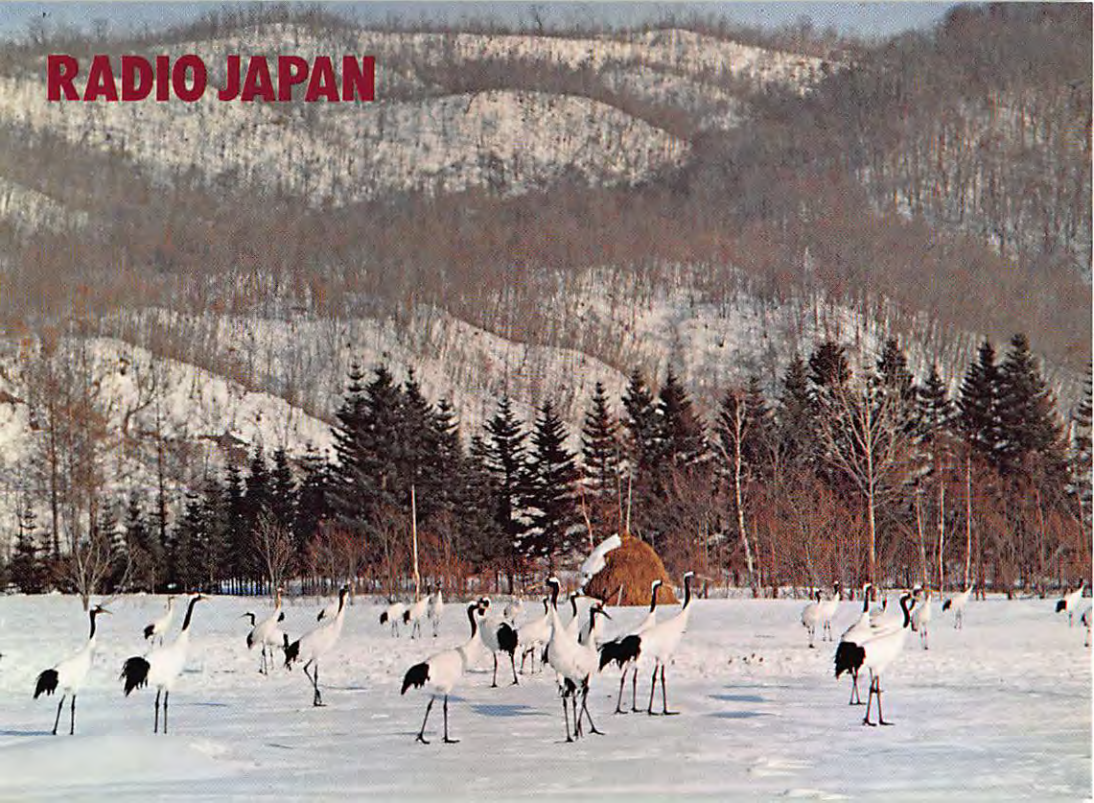

RADIO JAPAN

JOUB
HEARD ON
11 OCT 1971
FREQ. 770 KC
POWER 500KW
RS SPEC
RCPN #DD-226/12

Mr. Robert Karchevsky

Thank you for your reception report of
Oct. 11, 1971. (1922-2006 JST)

We are pleased to confirm that the station
you heard is Radio Japan, operating on

NHK's Home Service,
Akita Station (JOUB), 770kc/s.

Your further reports as well as comments on
our programs will be much appreciated.

Sacred Cranes

These white cranes with a red crest are the biggest and most beautiful among the species of Japan. They can be seen in Hokkaido, Japan's northernmost main island and are protected by law.