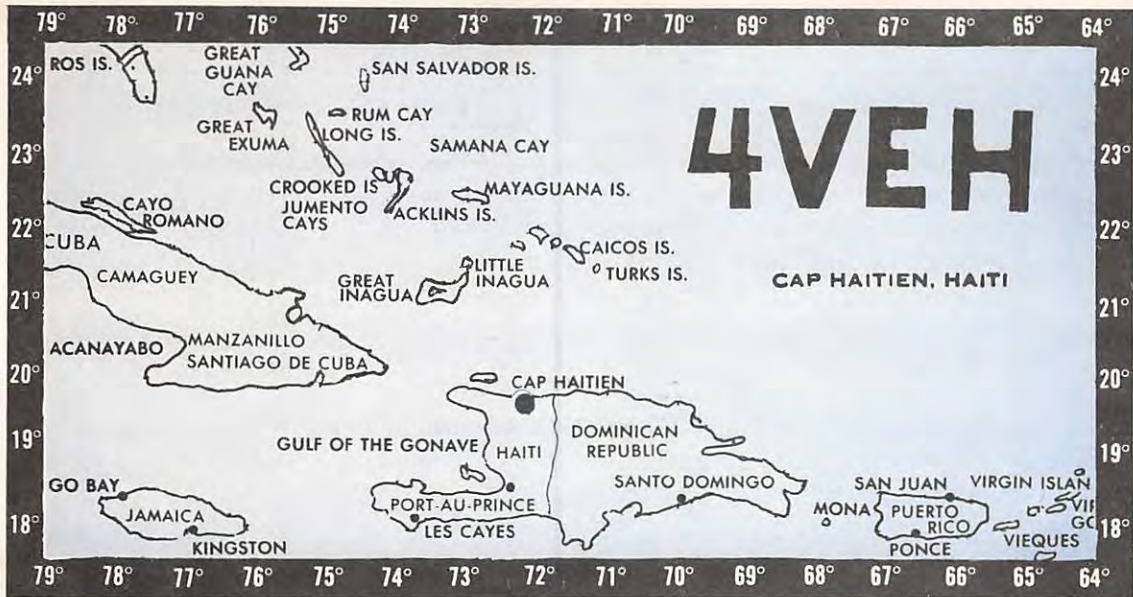

Christ died for us! Romans 5:8

But God demonstrates His love towards us, in that while we were yet sinners,

A step forward at Radio 4VEH is the installation of a 270 ft. steel tower which replaces two 180 ft. towers. This antenna will radiate the two signals of 830 KHZ and 1035 KHZ. This requires special tuning network and critical tuning adjustment to isolate the two transmitters which are only 205 KHZ apart. The transmitters are located at the edge of a bay just East of the city of Cap Haitien. The dense salt atmosphere works havoc with steel towers but this is offset by the added ground conductivity of such a location.

4VEH is owned and operated by The Oriental Missionary Society, with International headquarters located in Greenwood, Indiana, 46142, U.S.A. (Box A). Haiti is one of twelve fields in which The Oriental Missionary Society has established work.