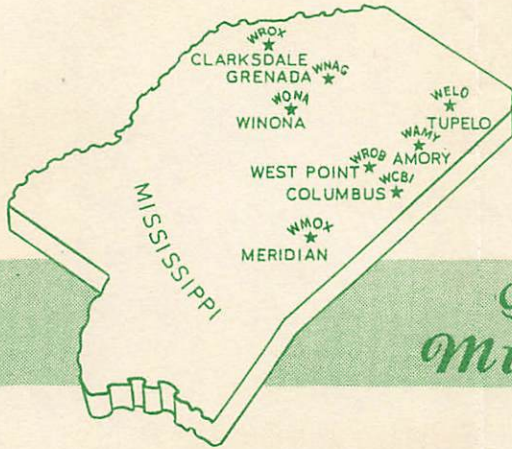

W O N A

WINONA, MISSISSIPPI

The Mid South Network Mutual Broadcasting System

1 January 1959

J. W. Brauner
Box 22
Valier, Pa.

Dear Mr. Brauner

This will confirm your reception report of 18 Nov 1958, at 4:55 pm CST. WONA operates on 1570 kc with a power of 1000 watts, using new RCA equipment throughout. The transmitter is located on the eastern border of Winona, and is remotely controlled from our studios in the telephone building.