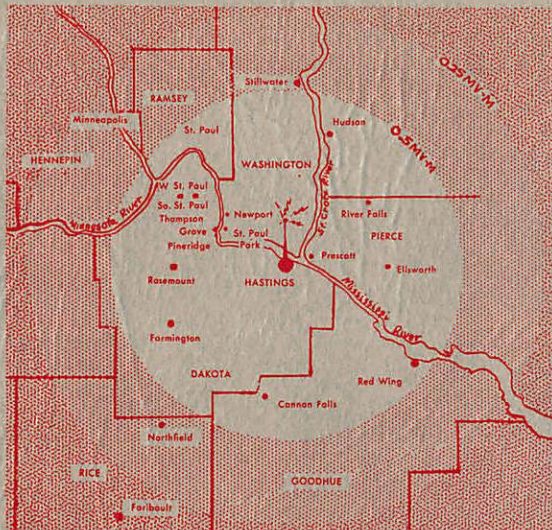

Hastings Broadcasting Company

18th and Vermillion — Hastings, Minnesota

Transmitter Gates BC-IG

Tower Height 203 feet

Studio Equipment, All Gates

General Manager— Patrick Hogan

Sales Manager— John Lustyan

News Director— Dave Baudoin

Program Director— Paul Castner

Chief Engineer— LeRoy Sanders

Comments We hereby verify that
you did receive KDWA Radio
on October 26, 1964.

1000 WATTS

1460 KC

KDWA

HASTINGS, MINNESOTA

P.O. Box 186

Phone 437-3182 (Area 612)

- Serving the Tri-County area of Dakota and Washington in Minnesota and Pierce in Wisconsin with home-town radio service.
- Adult music—complete local news coverage.

MARKET DATA

	within 0.5 MV/M	within 0.25 MV/M
Total population	139,500	1,072,200
Total households	37,500	357,400
Total radio households	35,100	349,500

RETAIL SALES IN KDWA'S BASIC TRI-COUNTY AREA*

Food Sales	$34,403,000
Drug Sales	3,993,000
General Merchandise	6,448,000
Apparel Stores	3,159,000
Home Furnishings	4,230,000
Automotive Sales	30,818,000
Filling Stations	15,462,000
TOTAL RETAIL SALES	97,533,000

FARM POPULATION IN KDWA'S BASIC TRI-COUNTY AREA*

Farm Population	20,800
Farm Income	$57,302,000