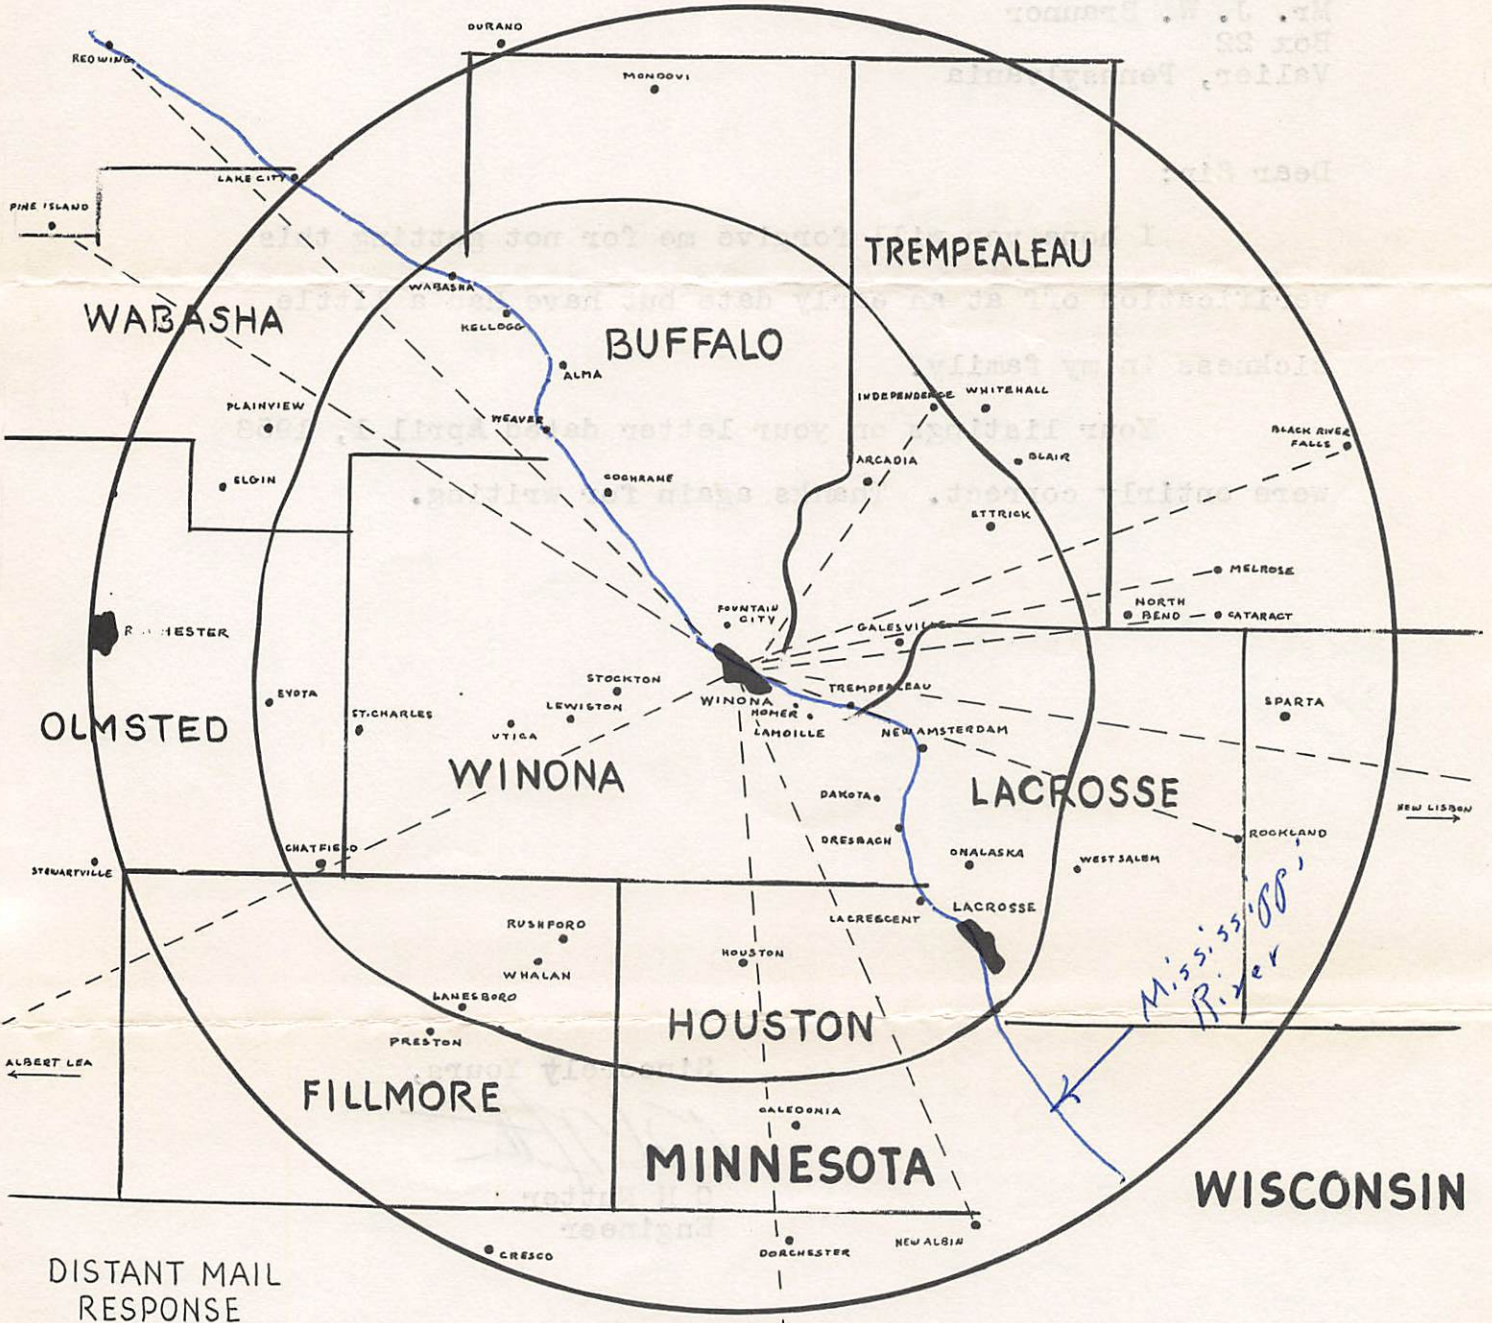

# KAGE Land

*You heard us! Thanks*

DISTANT MAIL  
RESPONSE

POPULATION: 102,125  
 RETAIL SALES: 111,704,000  
 FIGURES FOR PRIMARY AREA ONLY

IOWA

K A G E 1000 WATTS 1570 KC

SOUTHEASTERN MINNESOTA'S  
 MOST POWERFUL RADIO STATION  
 WINONA, MINNESOTA  
 PHONE 2867

RADIO KAGE  
April 30, 1958

Mr. J. W. Brauner  
Box 22  
Valier, Pennsylvania

Dear Sir:

I hope you will forgive me for not getting this verification off at an early date but have had a little sickness in my family.