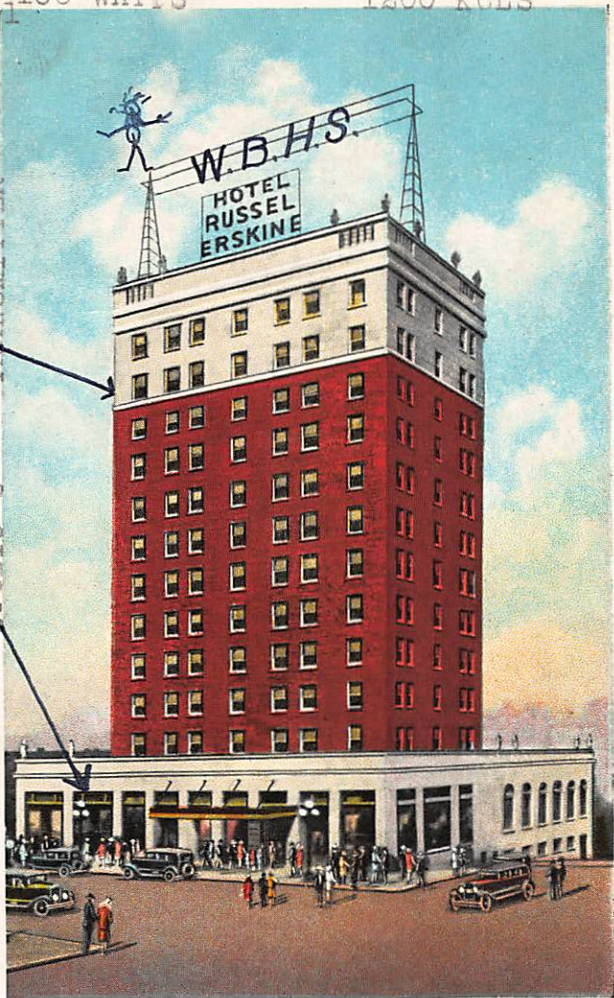

100 WATTS

1200 KCLS

STUDIO'S
TRANSMITTER

3610-29

HOTEL RUSSEL ERSKINE, HUNTSVILLE, ALA.

HOTEL RUSSEL ERSKINE
HUNTSVILLE, ALA.

*150 Rooms, each with Bath
Circulating Ice Water
Electric Fan and Radio*

MADE BY CURT TEICH & COMPANY, INC., CHICAGO, U.S.A.

POST CARD

PLACE
ONE CENT
STAMP
HERE