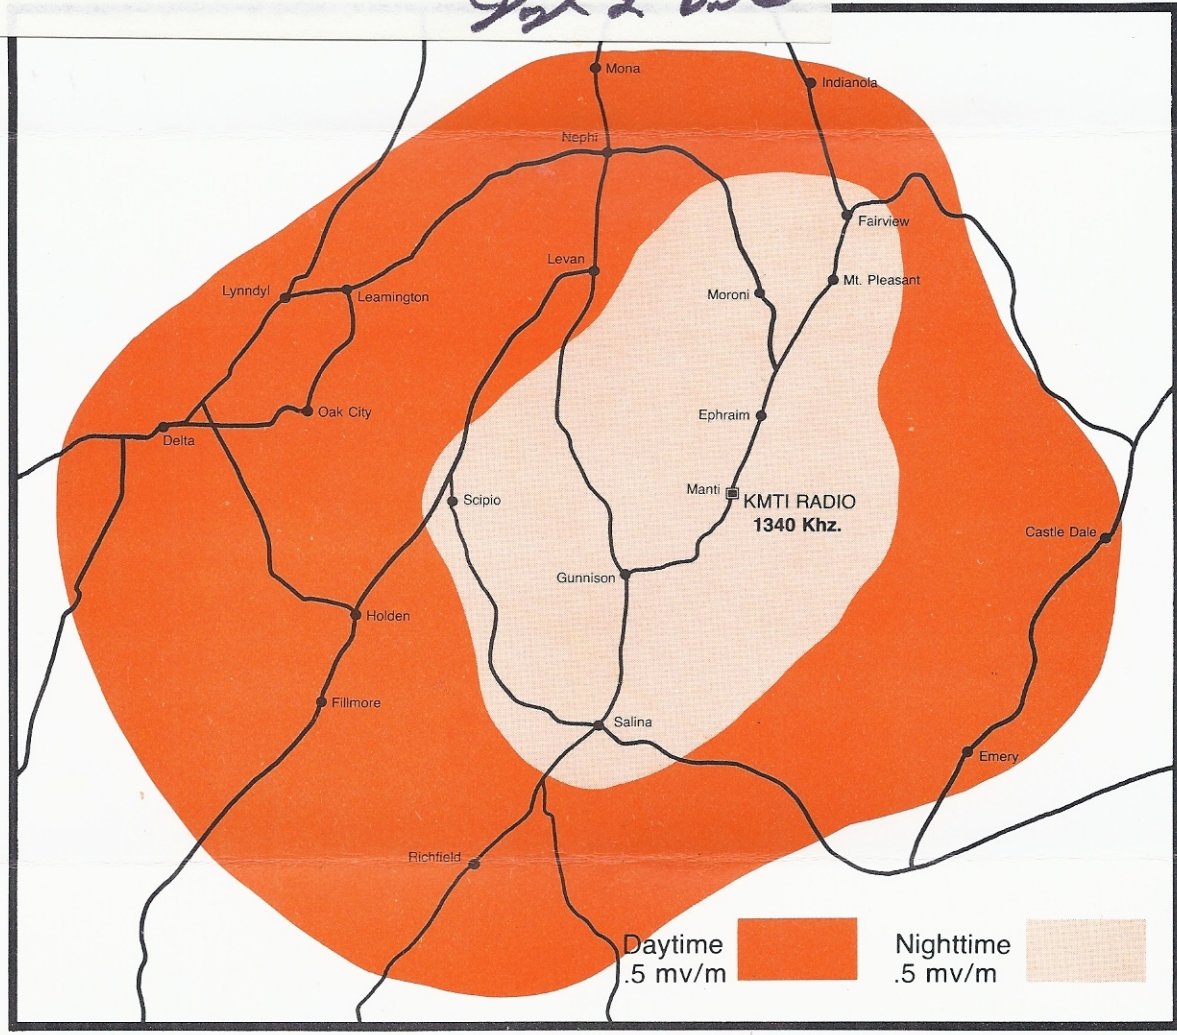

11/26/79

Wayne,

Your Reception of KMTI Radio was correct.
11/22/79 at 11:55/pm.
Appreciate your DX. We use a 5/8 wave Tower.
Paul & Bits

Affiliated:

american contemporary radio network

Daytime
Night

COUNTY	POPULATION	RADIO HOMES	RETAIL SALES
Sanpete	13,200	4510	\$21,575,000
Sevier	11,800	4020	\$37,232,000
Millard	7,695	2500	\$15,419,000
Juab	4,700	1560	\$14,971,000
Emery	6,800	2022	\$ 6,897,000
TOTAL	44,195	14,612	\$96,094,000

KMTI RADIO serves the Five-County Area.

Source -- SRDS- August, 1976