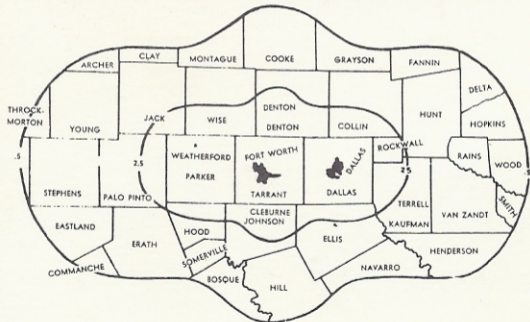

**KEJZ**  
RADIO

1270

KHz

**5000 WATTS DAY & NIGHT**

**Fort Worth Since 1922.**

WE ARE HAPPY TO VERIFY  
YOUR RECEPTION REPORT  
OF OUR STATION

ON 10-24-66

AT EST, 2:16 A M

VERY TRULY YOURS

  
ENGINEER ON DUTY