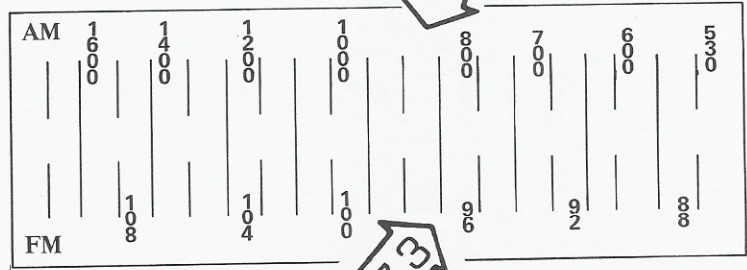

KAFE-5,000 Watts - Daytime
 KAFE-FM (K-97) - 28,000 watts - Fulltime

Thanks For
 Writing us, Wayne
 C.E.
 Jose Pino

Distance from KAFE to your potential customers in:

Albuquerque	59
Las Vegas	64
Los Alamos	34
Espanola	25
Taos	70
Santa Rosa	107
Fort Sumner	152
Carizozo	163
Socorro	136
Grants	137
Gallup	197
Farmington	199
Tierra Amarilla	91
Cimarron	124