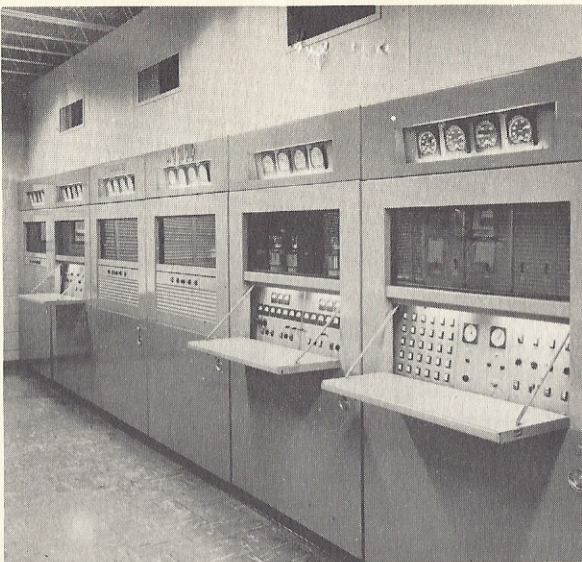

WOWO RADIO 1190

QSL CARD