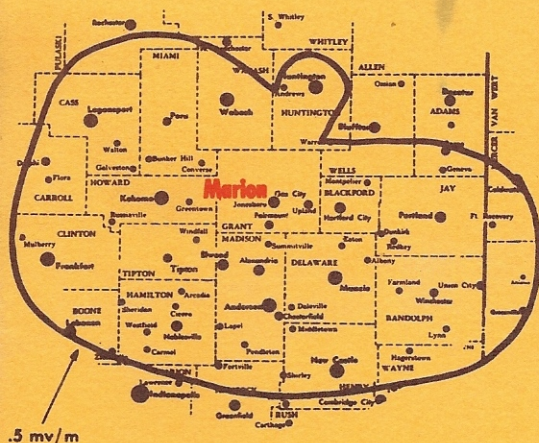

# WGOM RADIO / 86

860 KHZ 250W DA-D

820 South Pennsylvania Avenue  
Marion, Indiana 46952

To WAYNE HEINEN  
This will confirm your reception  
of WGOM at 1:00 AM  
on 1-26-76. Thank you  
for the report.