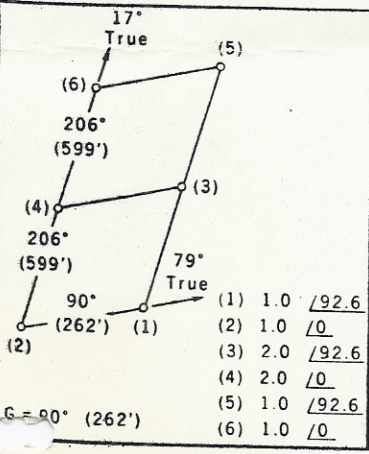

NIGHTTIME HORIZONTAL PLANE RADIATION PATTERN

(1)	1.0	/92.6
(2)	1.0	/0
(3)	2.0	/92.6
(4)	2.0	/0
(5)	1.0	/92.6
(6)	1.0	/0

MID AMERICA BROADCASTING, INC.
RADIO STATION KIOA
DES MOINES, IOWA

Jules Cohen & Associates
Consulting Electronics Engineers

940 KHZ
5 KW, 10 KW-LS
U DA-2

AUGUST 1974