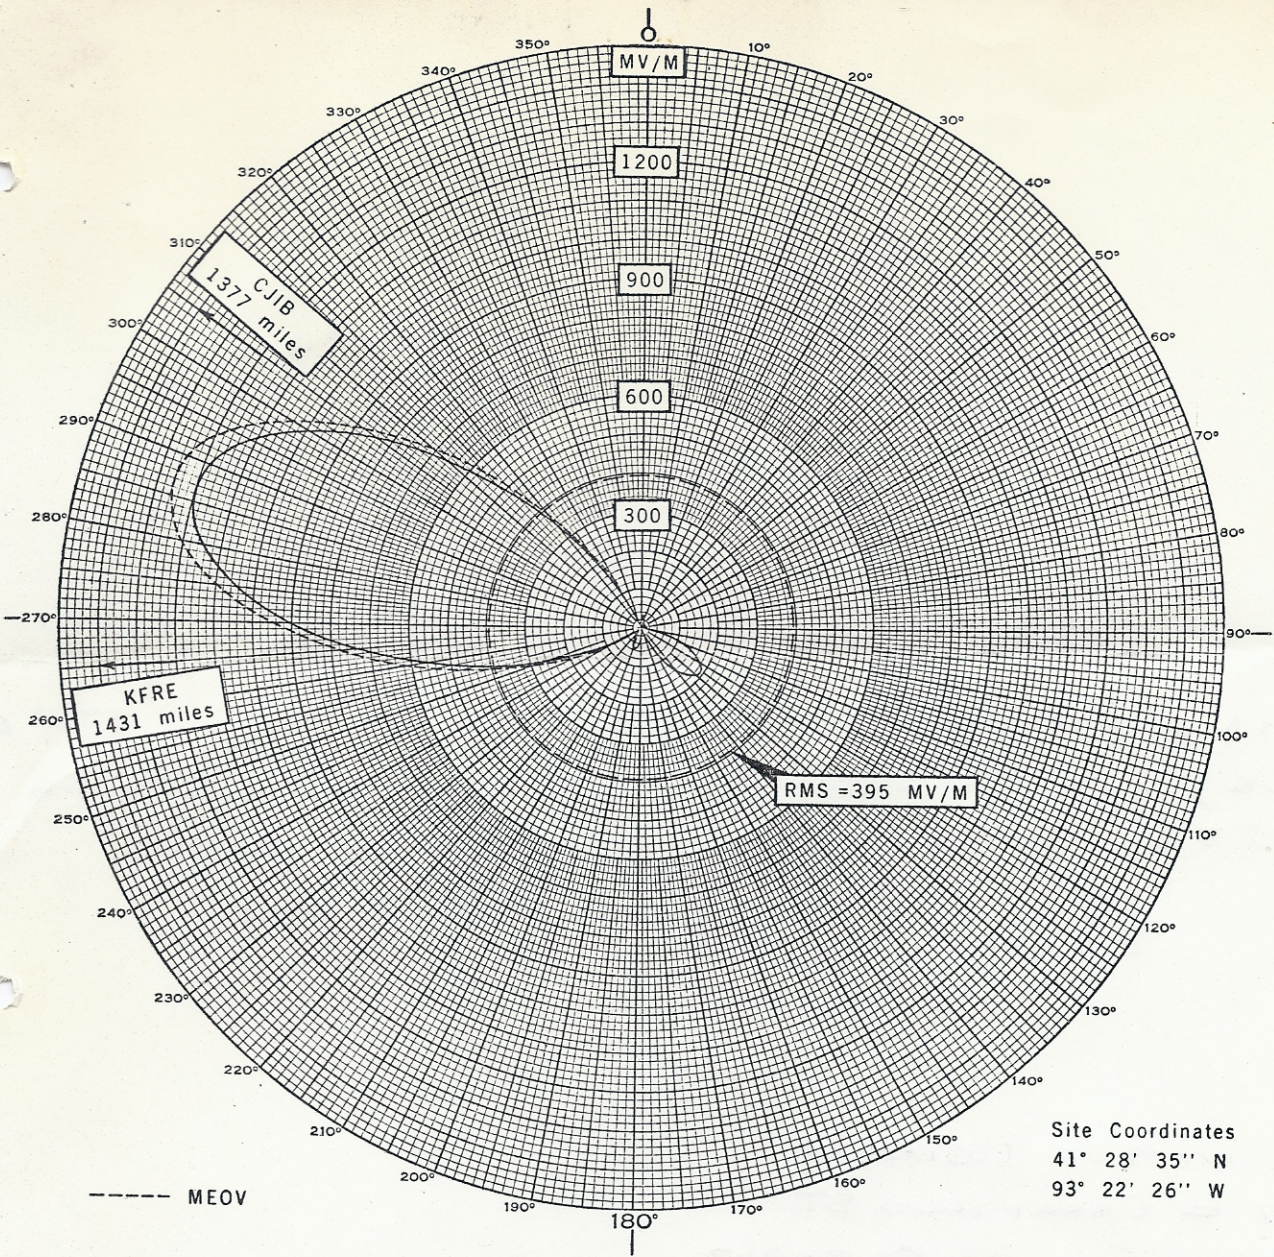

NIGHTTIME HORIZONTAL PLANE RADIATION PATTERN

(1)	1.0	/92.6
(2)	1.0	/0
(3)	2.0	/92.6
(4)	2.0	/0
(5)	1.0	/92.6
(6)	1.0	/0

MID AMERICA BROADCASTING, INC.
RADIO STATION KIOA
DES MOINES, IOWA

Jules Cohen & Associates
Consulting Electronics Engineers

940 KHZ
5 KW, 10 KW-LS
U DA-2

AUGUST 1974