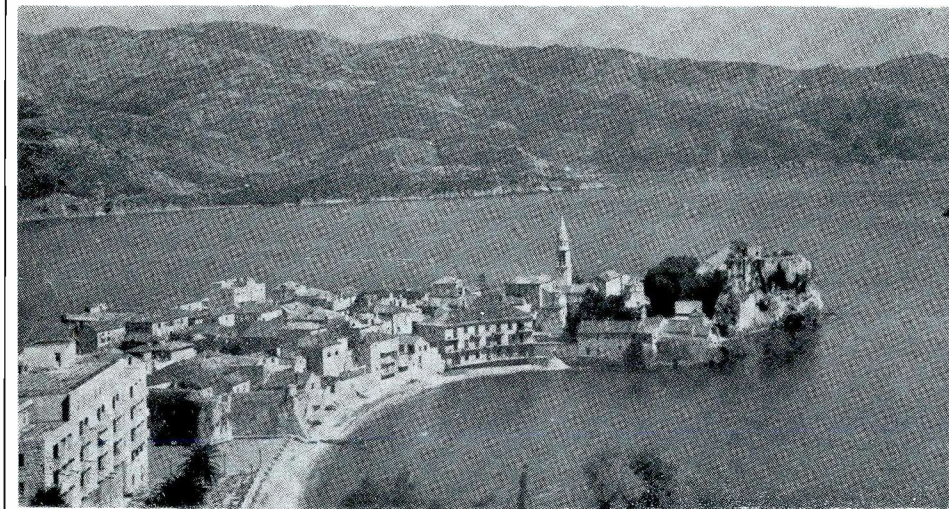

DEAR LISTENER

We gratefully acknowledge your report on

station :

Radio - Belgrade

frequency :

6100 kHz - 49180

date :

January 13th

time *5:44* :

22:00 - 22:15

RADIO BEOGRAD
P. O. Box 880 Beograd
YUGOSLAVIA

BUDVA