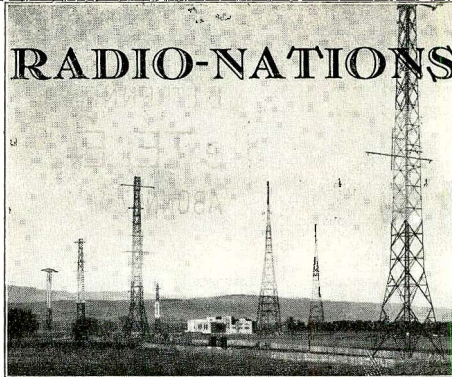

WAVELENGTHS

HBH	16.23 m	18.480 Kc.
HBF	16.26 m	18.450 Kc.
HBJ	20.64 m	14.535 Kc.
HBO	26.31 m	11.402 Kc.
HBL	31.27 m	9.595 Kc.
	32.10 m	9.345 Kc.
HBP	38.48 m	7.797 Kc.
HBQ	44.94 m	6.675 Kc.

RADIO-NATIONS

PROGRAMS

League of Nations bulletin:
Every Saturday
from 22.30 to 23.00 G.M.T.

Swiss Broadcast:
Every Saturday
from 23.45 to 01.00 G. M. T.

CONFIRMATION

We beg to confirm that your report concerning our transmission
of ..... Oct. 31, ... 1937 ..... on H.B.H. ....
has been checked with our station log and found correct.

Yours very truly,

RADIO-SUISSE RADIO-NATIONS
12, Quai de la Poste **GENEVA** Switzerland

The Chief of the Wireless Service :

Kindly add an «International Reply Coupon» if a confirmation is desired.