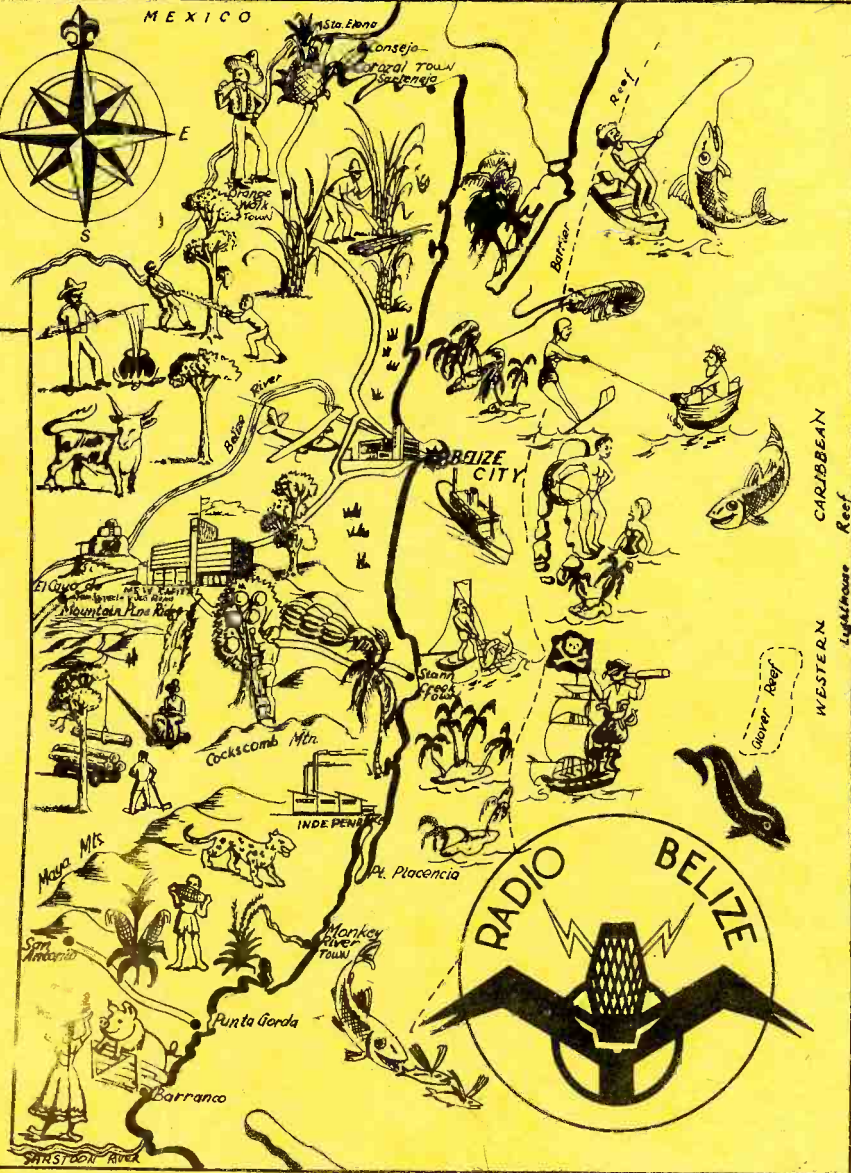

MEXICO

Sta. Elena
Consejo
Gravel Town
Saptenajo

Orange
Musk
Wood Town

Belize
River

BELIZE
CITY

CARIBBEAN
Reef
WESTERN
Lighthouse
Reef

El Guano
Mountain Pine Ridge

Cockscomb Mtn.

INDEPENDENT

Stann
Fresh

Pt. Placencia

Mayo Mts

Sun
Ancient

Monkey
River
Town

Punta Gorda

Barranco

STURSTON RIVER

GUATEMALA