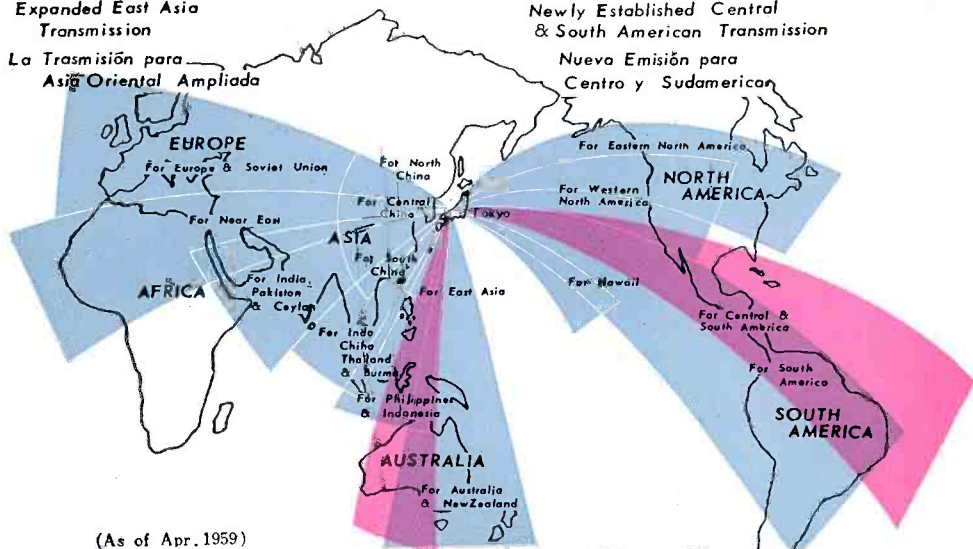

Expanded East Asia
Transmission
La Trasmisión para
Asia Oriental Ampliada

Newly Established Central
& South American Transmission
Nueva Emisión para
Centro y Sudamericano

(As of Apr. 1959)

Radio Japan

POST CARD
RADIO JAPAN

Mr. Kermit Geary

*It is our pleasure to confirm your
reception report of our station.*

You tuned in to Station JOA-24
JOB-24
on 17855 16.80
21620 kc/s. (13.87 meters)

on the 5, 15 of April, 1959
at 0030-0130 GMT