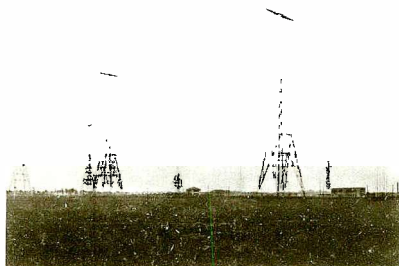

Nazaki Station Longitude 138°51'00" E
Latitude 36°10'44" N