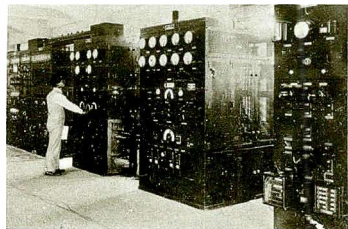

Frequency for International Telephone Service

For Europe		
JVP	7510 KC.	20 KW.
JVN	10660 "	"
JVH	14600 "	"
JVA	18910 "	"
For U.S.A.		
JVT	6750 KC.	20 KW.
JVM	10740 "	"
JVF	15620 "	"
For Java & Philippine		
JVO	7470 KC.	10 KW.
JVE	15660 "	"
JVB	18190 "	"

For Manchukuo		
JVU	5790 KC.	10 KW.
JVO	10375 "	"
JVI	13560 "	"
For Formosa		
JVV	5730 KC.	10 KW.
JVL	11660 "	"
JVG	14910 "	"
For Ships		
JZG	6330 KC.	10 KW.
JZF	8500 "	"
JZE	13020 "	"
JZD	16910 "	20 KW.

20 KW. Transmitter