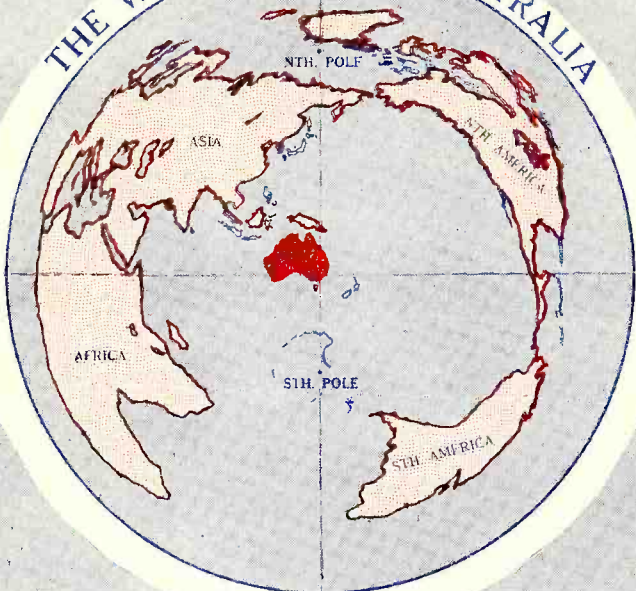

AUSTRALIA CALLING!

THE WORLD AROUND AUSTRALIA

FROM

YLG

MELBOURNE

OFFICIAL VERIFICATION OF RECEPTION

OF YLG 2-9:54 m/c/s - 725 - 8:30 AM - FWT - June 14, 1942
BY Mr. Kermit Geary, R.F.D. #2, Walnutport,
Pennsylvania, U.S.A.

VERIFIED BY *R.D. Brubaker Mitchell*

NOTE :—This unusual map, which is drawn to scale, shows Canberra, Australia's capital, as the centre of the world. The distance from the centre to the perimeter is 12,500 miles. So, by placing a ruler from your country through the centre of the map, you can determine your approximate distance from Australia.