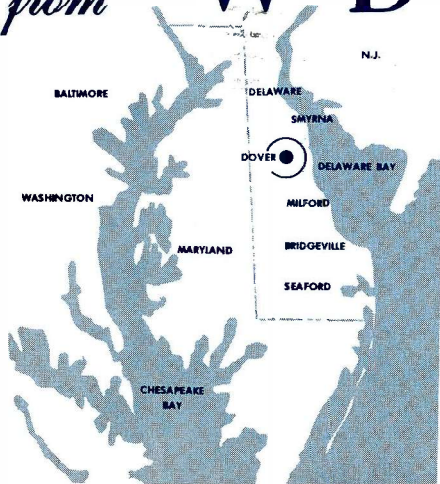

2 I L
from

W D S D

Dover, Delaware

\$m94.7 50,000 walls

Bay Country Stereo

Reception

Date 24 Jan 1972

Verified By

Sta Log

Location

Walnut Port PA
George Rond
Chief Engineer