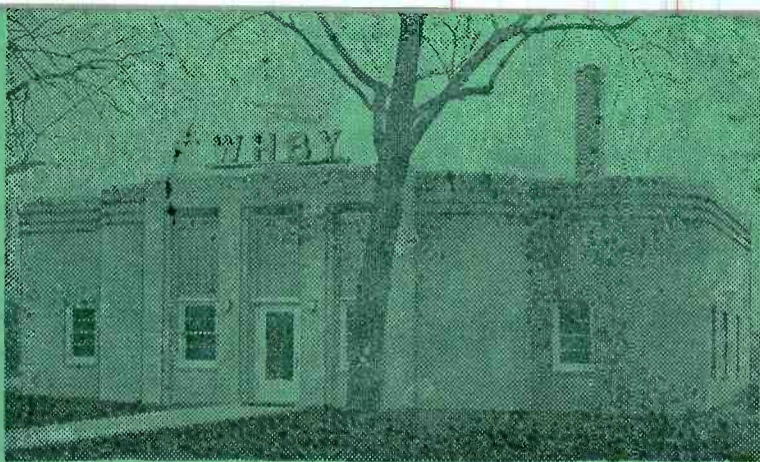

WHBY

1200kc 250 watts

Appleton Wisconsin

In The Heart

Of The Beautiful
Fox River Valley

Verifying Your Reception of Test Broadcast On

Feb. 13, 1940

Thank You For Your Report and Cooperation