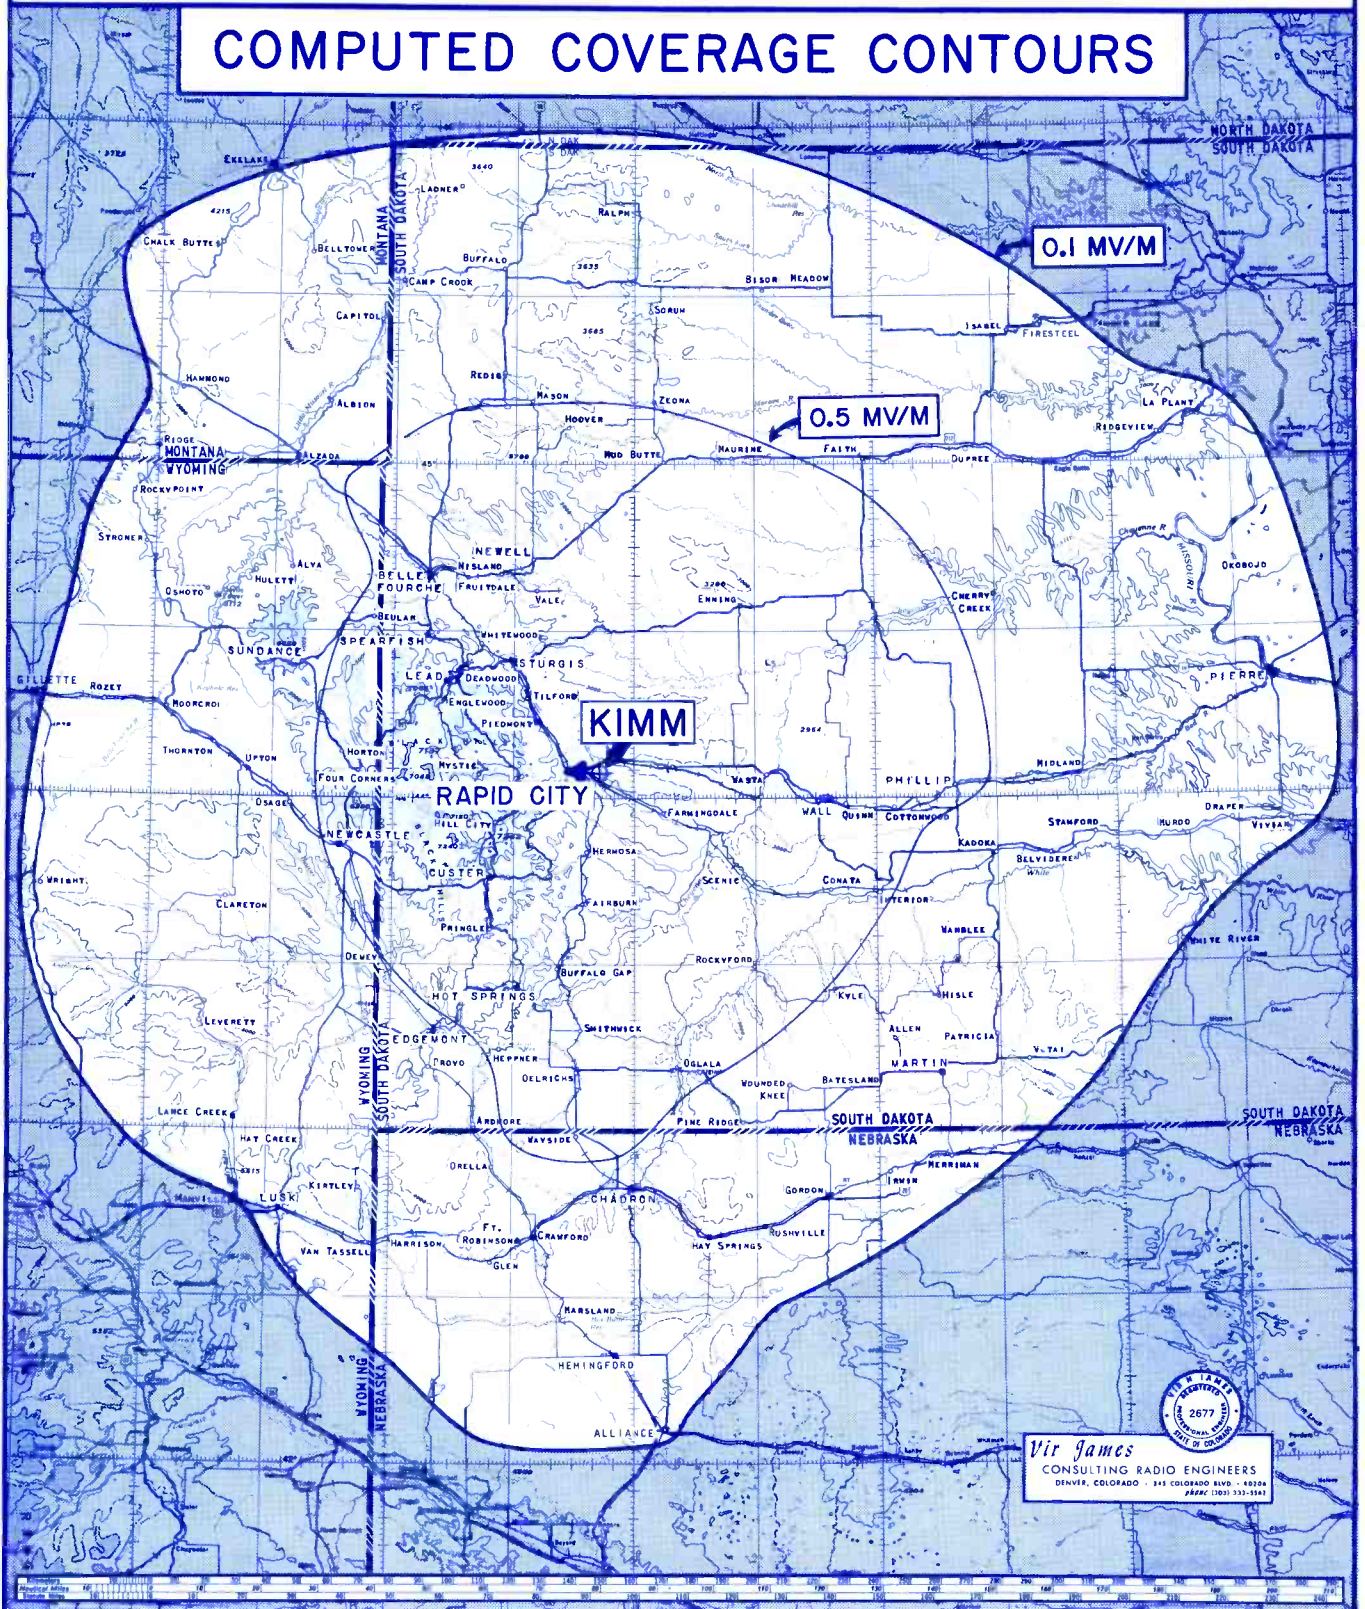

K I M M

1150 KC/S 5000 WATTS
KIMM RADIO, INC.
RAPID CITY, SOUTH DAKOTA

COMPUTED COVERAGE CONTOURS

Vir James
CONSULTING RADIO ENGINEERS
DENVER, COLORADO - 245 COLORADO BLVD. - 40204
PHONE: (303) 333-1343