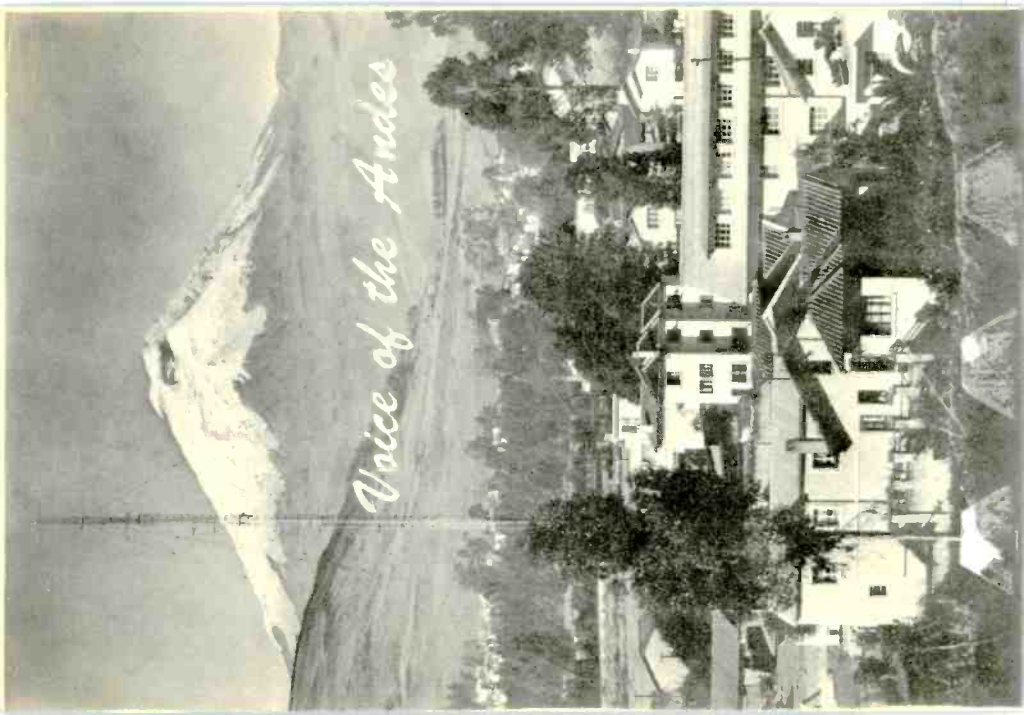

Voice of the Andes

NAME

KERMIT GEARY

Thank you for your reception report of (date) MAR 13 1961

This is to verify your reception of the following frequencies:

- 700 Kc. (Long Wave)
- 6.050 Meg. (49 Meters)
- 9.745 Meg. (31 Meters)
- 11.915 Meg. (25 Meters)
- 15.115 Meg. (19 Meters)
- 17.890 Meg. (16 Meters)