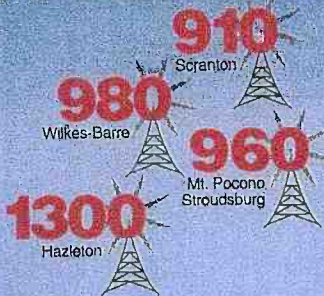

THE ONLY NEWS TALK NETWORK COVERING

ALL THE BIG NEWS & COMMENTARY

for

NORTHEAST PENNSYLVANIA

Fred Williams
8:35-11:45am

RUSH Limbaugh
Noon-3:00pm

Paul Harvey
8:30am & 11:45am

Dr. Laura Schlessinger
3:00-6:00pm

G. Gordon Liddy
6:00-9:00pm

Over 75,000 Listeners Each Week

910 ▼ 960 ▼ 980 ▼ 1300 AM

WILK

NEWS • TALK NETWORK

305 Highway 315 • P.O. Box 729 • Pittston, PA 18640
(717) 883-9800 • Fax (717) 883-1360
WILK Web Site: <http://www.wilk.microserve.net>

NEW CALL
CUTTERS

WILK- Network QSL

Reception Report Confirmation

WOGY

- < > ~~WILP~~-AM 1300khz 5kw DA day / 0.5kw DA night
- < > WILK-AM 980khz 5kw NDA day / 1kw DA night
- < > ~~WILT~~-AM 960khz 1kw DA day / 24watts DA night
- < > WGBI-AM 910khz 1kw NDA day / 0.5kw NDA night