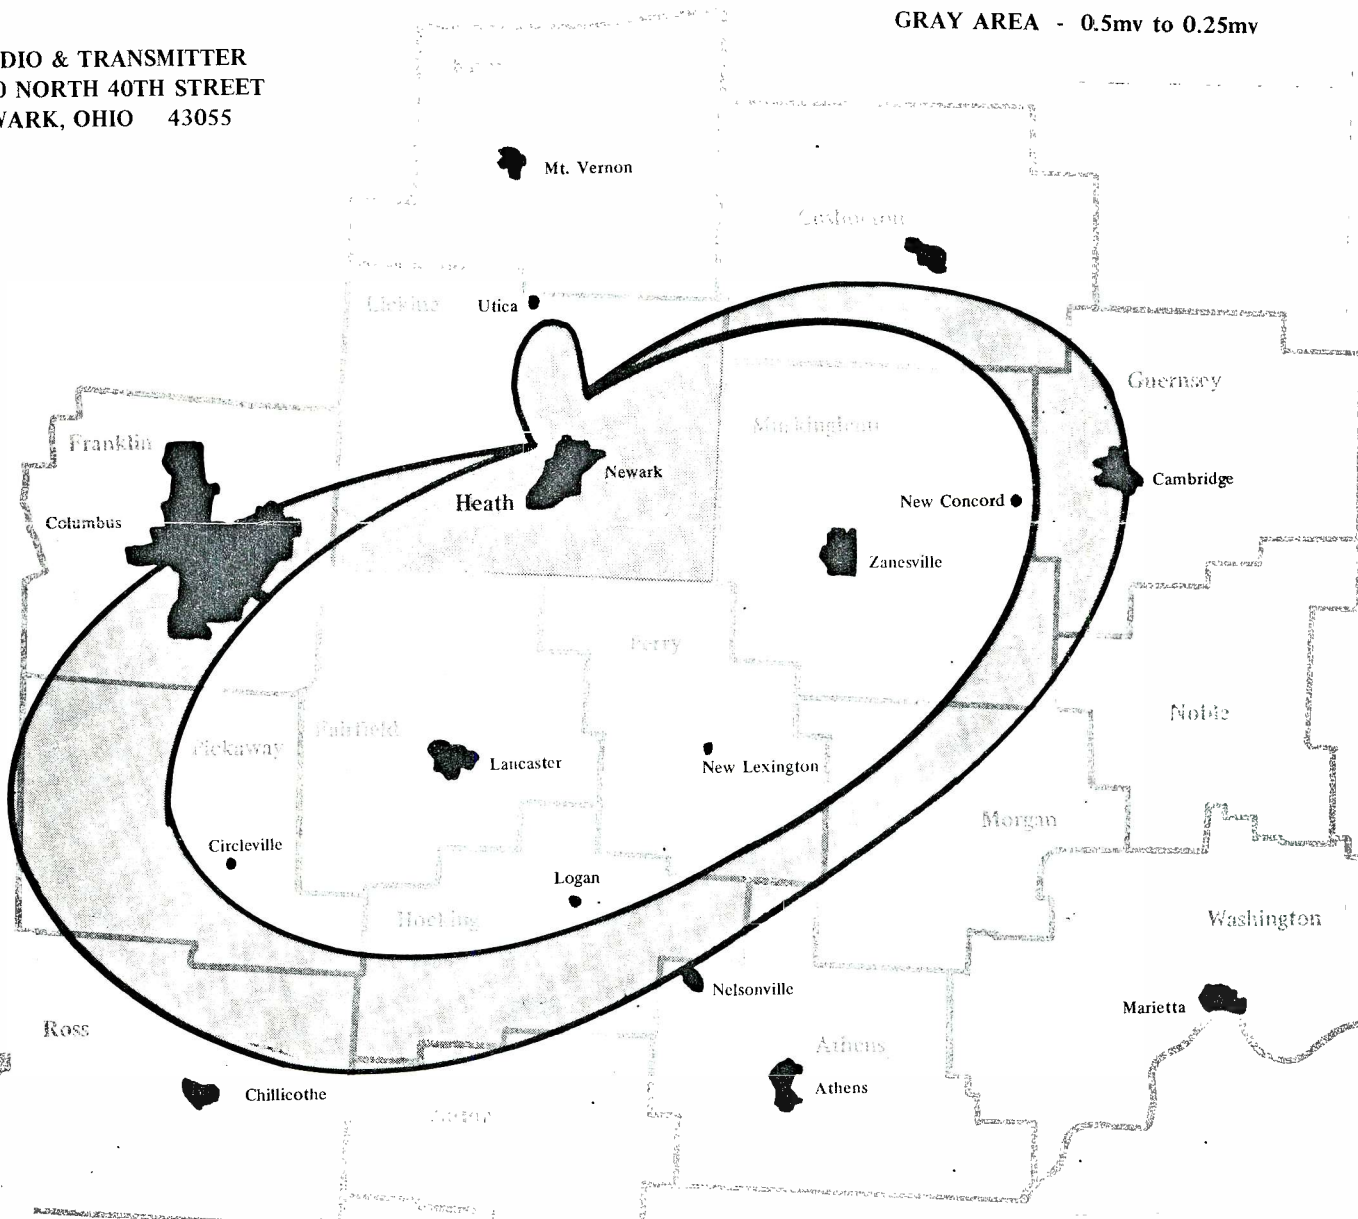

COVERAGE MAP

STUDIO & TRANSMITTER
1000 NORTH 40TH STREET
NEWARK, OHIO 43055

GRAY AREA - 0.5mv to 0.25mv

RADIO
1000

W
H
T
H
HEATH

Dear Mr. Kermit Geary

Thank you very much for your report. This will verify your reception of our station at 22 Sept.

1971.

Power: 250 Watts

Antenna: Four tower
Directional

Hours: Sunrise to
Sunset

Transmitter: Gates
BC-250-GY

Began broadcasting
16 Oct. 1970

James W. Feasel
Chief Engineer