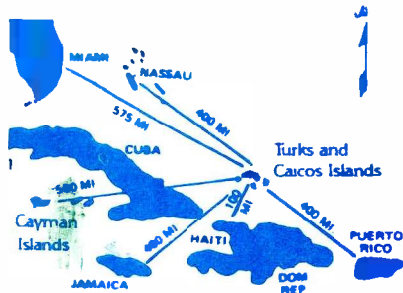

Atlantic Beacon

1570 KHZ - 50,000 WATTS

The Communications Bridge from the Caribbean
to the Southeastern U.S.

TURKS & CAICOS BEACON LIMITED

South Caicos

Turks & Caicos Islands

British West Indies

The Turks & Caicos Islands, long the Caribbean's "secret", have been discovered as an ideal resort destination. Beautiful beach areas have been earmarked for major hotel development.

GREETINGS:

WE ARE PLEASED TO VERIFY RECEPTION OF THE ATLANTIC BEACON
ON 11/27/86 AT 9:30 PM. THE ATLANTIC BEACON OPERATES
A 50KW NAUTEL TRANSMITTER INTO A TWO 5/8 WAVE TOWER ARRAY.

THANK YOU FOR YOUR DETAILED REPORT.