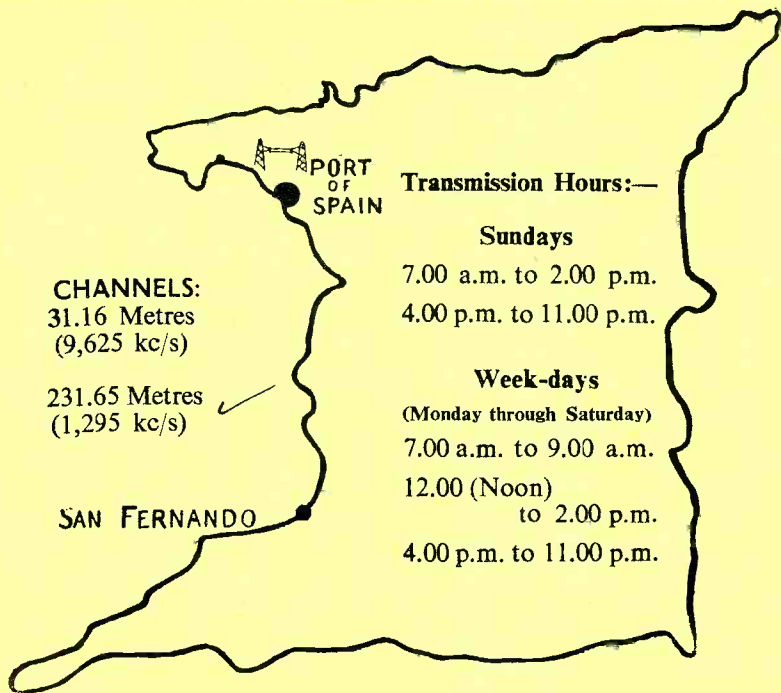

QSL FROM "RADIO TRINIDAD", BRITISH WEST INDIES

CHANNELS:
31.16 Metres
(9,625 kc/s)

231.65 Metres
(1,295 kc/s)

SAN FERNANDO

**PORT
OF
SPAIN**

Transmission Hours:—

Sundays

7.00 a.m. to 2.00 p.m.

4.00 p.m. to 11.00 p.m.

Week-days

(Monday through Saturday)

7.00 a.m. to 9.00 a.m.

12.00 (Noon)
to 2.00 p.m.

4.00 p.m. to 11.00 p.m.

Broadcasting House,
Port-of-Spain
Trinidad B.W.I.

.....28-2-1948