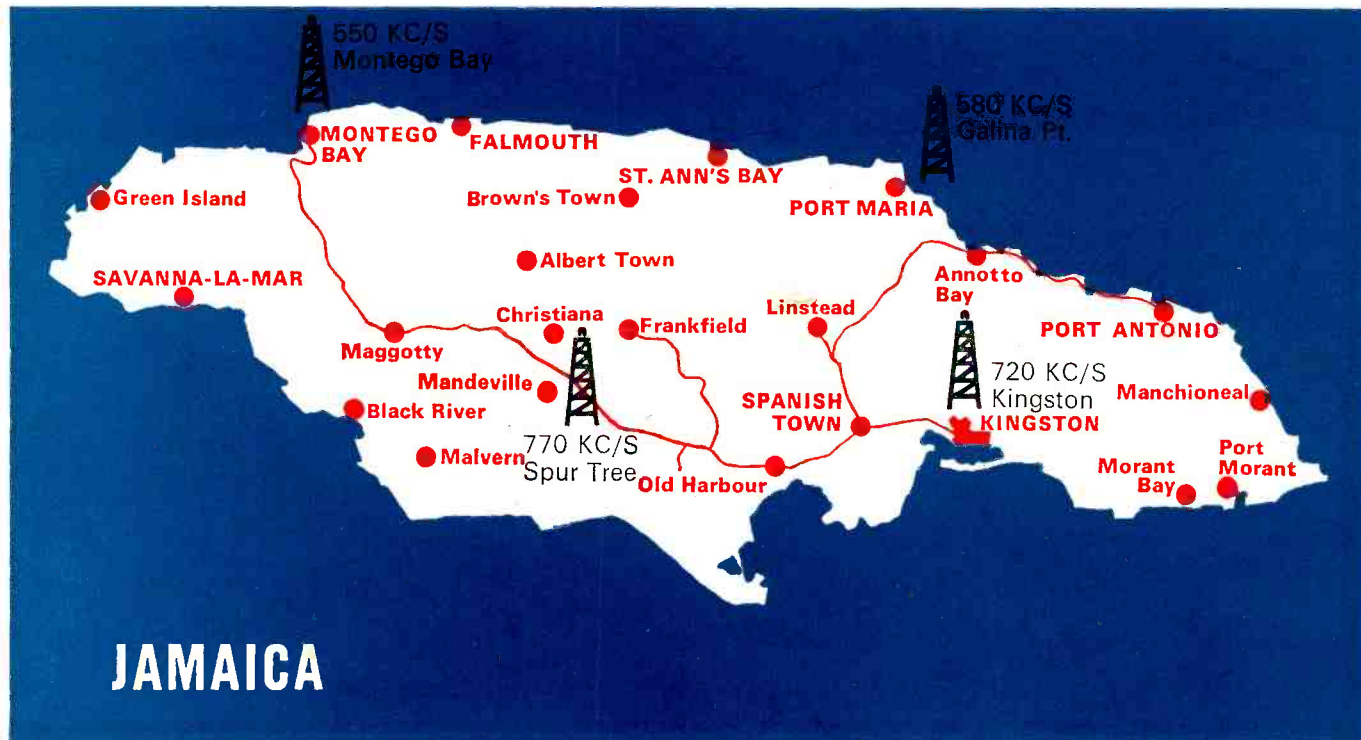

RADIO JAMAICA & REDIFFUSION—QSL CARD

RADIO JAMAICA AND REDIFFUSION

BROADCASTING HOUSE
P.O. BOX 23 · KINGSTON 5 · JAMAICA

KINGSTON 720 KC/S
MONTEGO BAY 550 KC/S
SPUR TREE (Near Mandeville) 770 KC/S
GALINA (Near Port Maria) 580 KC/S

By this we confirm your report of reception of
Radio Jamaica on frequency of 580 KHZ
on 1/27/1969 as being correct and that the
programme heard was broadcast by us.

RADIO JAMAICA LIMITED

CHIEF ENGINEER

Power is 5000 watts into top
loaded vertical radiator and
location is Point Galina near Port Maria.

AIR MAIL

Mr. Kermit Geary,

R.D. 2, Box 298,

Walnutport, Pennsylvania 18088

~~U.S.A.~~

**DELAYED BY STOPPAGE
IN STEAMSHIP OPERATIONS**

INSUFFICIENTLY PAID FOR
TRANSMISSION BY AIR MAIL