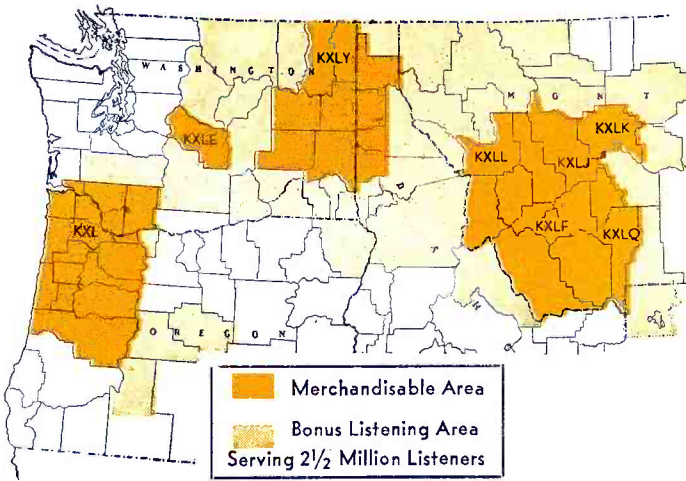

# PACIFIC NORTHWEST BROADCASTERS

FROM THE OFFICE OF

**KXLQ**

BOZEMAN, MONT.

March 5, 1947

Kermit Geary  
RFD #2  
Walnut Port, Pa.

Dear Sir:

This is varification that you heard KXLQ at 1;00 am MST

March 1st, operating on 1450 kilocycles.

Respectfully,  
KXLQ, Bozeman, Montana

## THE XL STATIONS

PORTLAND • SPOKANE • ELLENSBURG • BUTTE • MISSOULA • HELENA • GREAT FALLS • BOZEMAN

The Walker Company  
New York 17, N. Y.  
551 Fifth Avenue

Hollywood 28, Calif.  
6381 Hollywood Blvd.

San Francisco 4, Calif.  
79 Post Street

The Walker Company  
Chicago 1, Illinois  
360 North Michigan