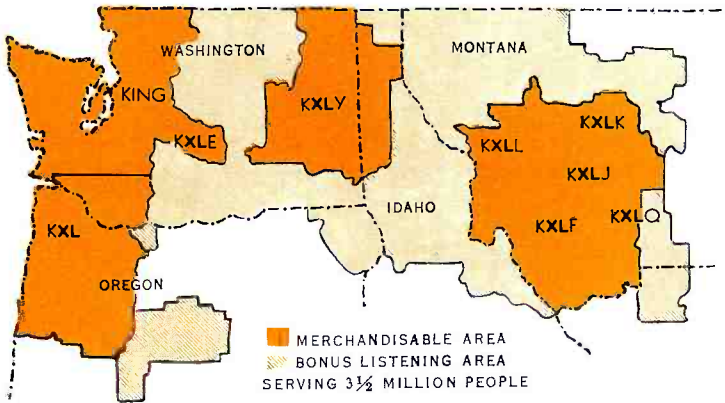

# PACIFIC NORTHWEST BROADCASTERS

FROM THE OFFICE OF

## KXLF

BUTTE, MONTANA

Dear DXers:

This will acknowledge your communication  
reporting on receiving KXLF on 2-14-48

\_\_\_\_\_ . This report checks with our  
log and we wish to acknowledge with thanks your  
communication.

### THE **XL** STATIONS

PORTLAND • SPOKANE • ELLENSBURG • BUTTE • MISSOULA • HELENA • GREAT FALLS • BOZEMAN and

• SEATTLE

New York 17, N. Y.  
551 Fifth Avenue  
The Walker Company

Hollywood 28, Calif.  
6381 Hollywood Blvd.  
Pacific Northwest Broadcasters

San Francisco 4, Calif.  
79 Post Street  
Pacific Northwest Broadcasters

Chicago 1, Illinois  
360 North Michigan  
The Walker Company