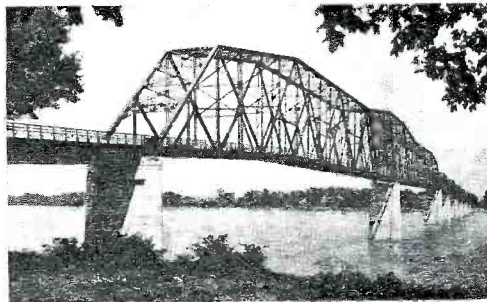

**Hotel Marquette**

Please accept this as a verification of your reception of Radio Station.

**K F V S**

**Cape Girardeau, Mo.**

Oscar C. Hirsch, owner-manager. Date.....

Studio and office located on mezzanine floor of the beautiful Hotel Marquette.

Sunday—9:00 A. M. to 4:00 P. M. 9:30 P. M. to 12:00 midnight.

**Traffic Bridge Over Mississippi River at Cape Girardeau, Mo.**