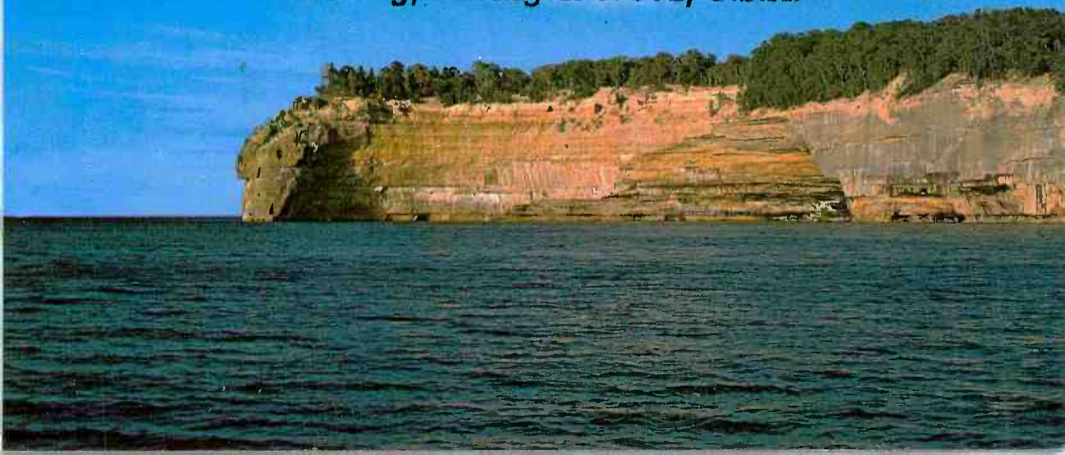

WGON-AM

1400 KHz

WQXO-FM

98.3 MHz

Box 140

Munising, Michigan 49862, U.S.A.

1186V

THE PICTURED ROCKS REGION
 NATIONAL LAKESHORE PARK ON LAKE SUPERIOR
 Between Munising and Grand Marais, Michigan
 in Michigan's Upper Peninsula
 INDIAN HEAD ROCK

The gigantic Indian Head Rock formation rises 300 feet above the water. One of the Pictured Rock formations that can be seen from cruise boats.

THIS CONFIRMS YOUR RECEPTION REPORT

DATED Feb. 11, 1974 AT 4:02-4:30 AM (P.D.T.)
 OF WGON-AM WQXO-FM