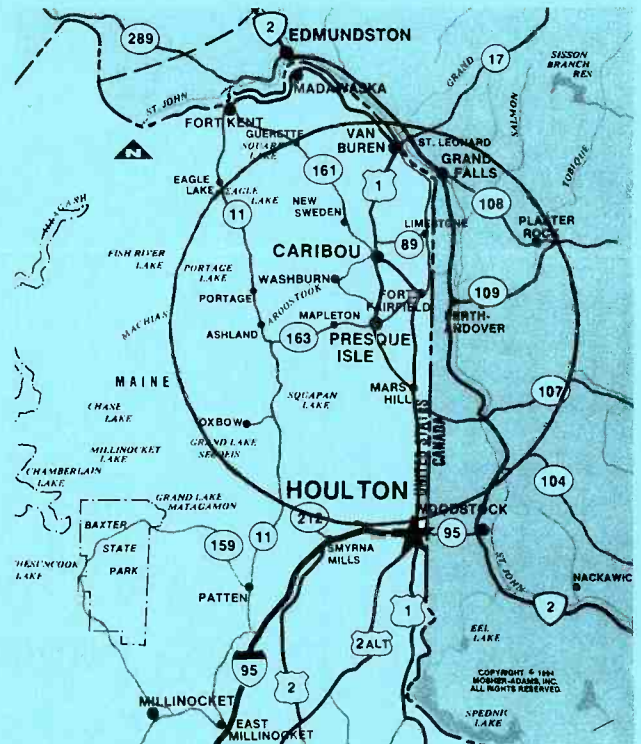

# WEGP

3 State St. Place  
 Presque Isle, Maine 04769  
 207-764-4389  
*"The Talk of The County"*

- Talk Radio Is #1 Across The Country
- This Is The Era Of Information
- Talk Radio Delivers The Widest Demographics Of Any Format From Ages 18 - 80
- Talk Radio Is NOT A Background Format - People Listen To Talk Radio - And Your Ads!

## RATES

Prime Time 6 - 10 AM 4 - 6 PM	ROS (Run of Schedule)	Fixed Position Rush Limbough
60"	\$7.00	\$5.00
30"	\$5.00	\$3.00
		\$9.00
		\$7.00

Reception Confirmed of WEGP  
 by Kermit Geary on March  
 29<sup>th</sup>, 1997 @ 3:00 - 3:16 AM EST

thanks!

*[Signature]*  
 Allan H. Weiner / Manager

COVERAGE MAP  
 1390 AM • 5000 WATTS