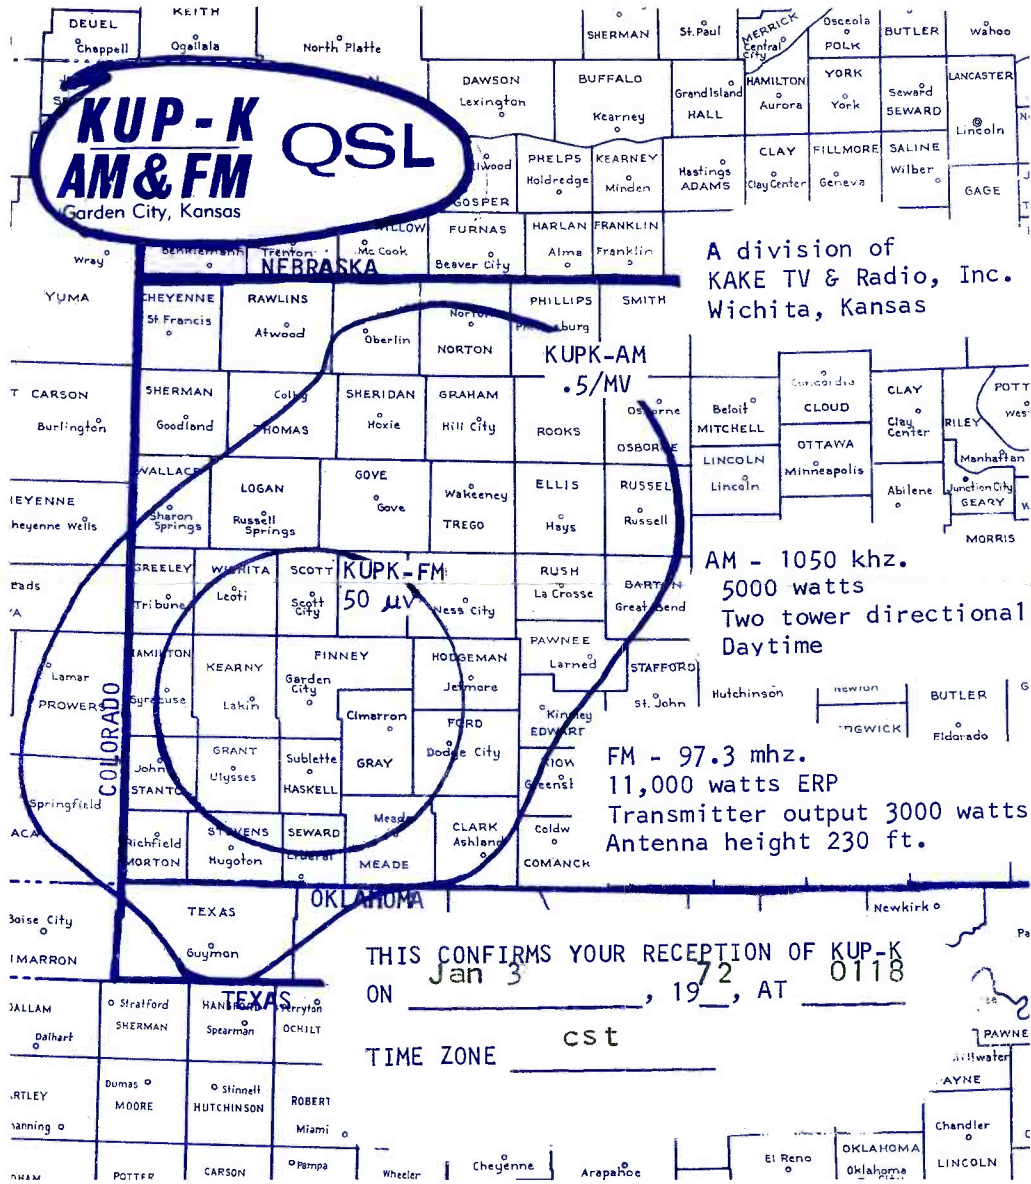

KUP - K
AM & FM QSL

Garden City, Kansas

A division of
KAKE TV & Radio, Inc.
 Wichita, Kansas

KUPK-AM
 .5/MV

KUPK-FM
 50 μ V

AM - 1050 khz.
 5000 watts
 Two tower directional
 Daytime

FM - 97.3 mhz.
 11,000 watts ERP
 Transmitter output 3000 watts
 Antenna height 230 ft.

THIS CONFIRMS YOUR RECEPTION OF KUP-K
 ON Jan 3, 1972, AT 0118

TIME ZONE cst

Kermit ...

sounds like you had us in at 12:18
mst... 1:18 cst ... with the id at that time and
again at 1:27 cst ... with the tone ... we had
no male vocals on ... only march music ... and
tone ... throughout the half hour ... with id's
about every ~~two~~ minutes ... tnx for report ...
and happy listening ... I just came back to
Kansas from South Jersey ... recently (6 months
ago) ... after getting out of guard ... (coast)
worked for w m v b . in millville... n. j.

73

DR

DR